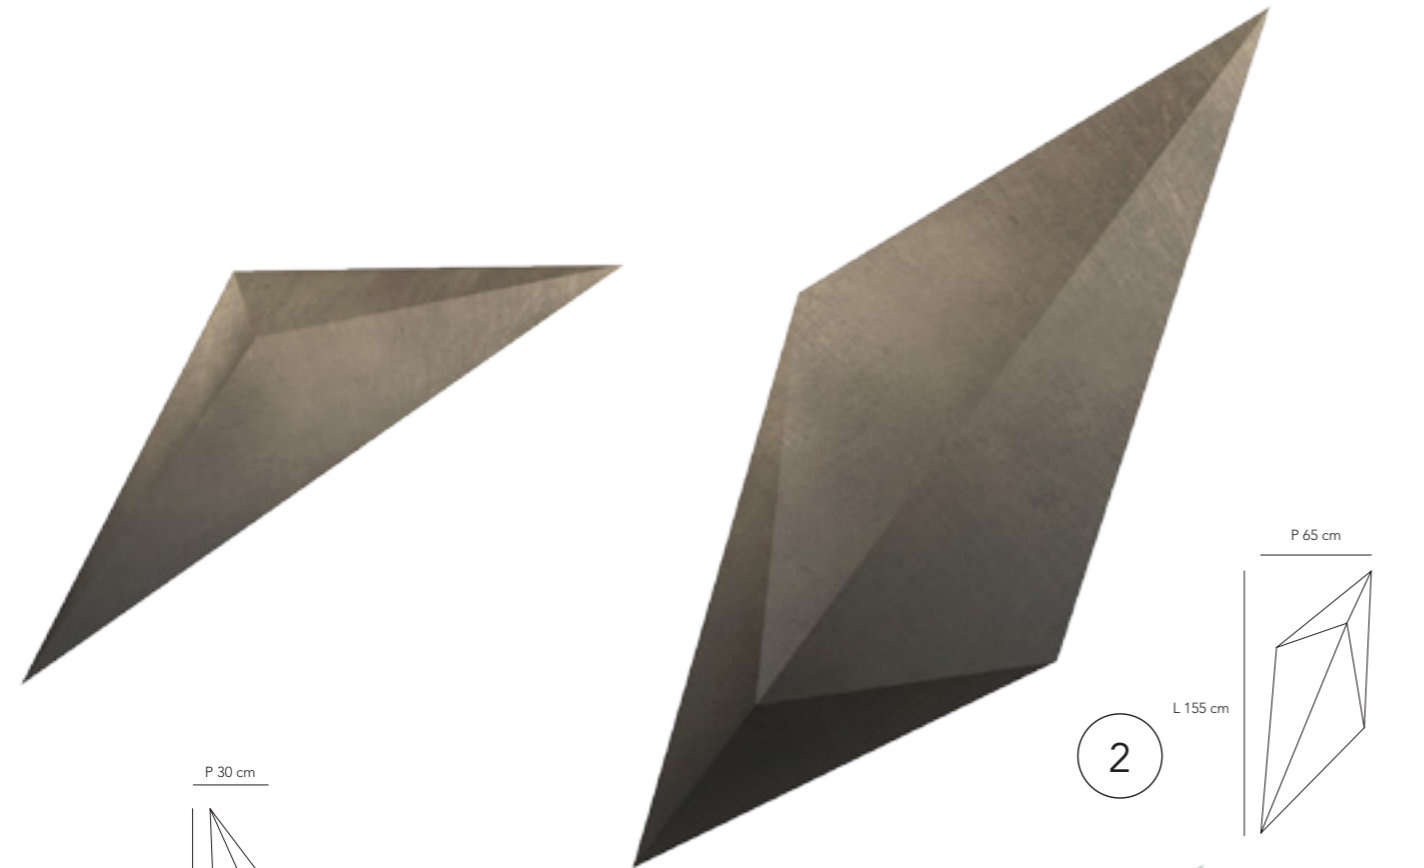

Scultura a muro tridimensionale in MDF laccato con decori new colours o Golden Black o Rosy Black
Optional kit luce
Tri-dimensional wall sculpture in lacquered MDF with new colors decorations or Golden Black or Rosy Black
Optional light kit