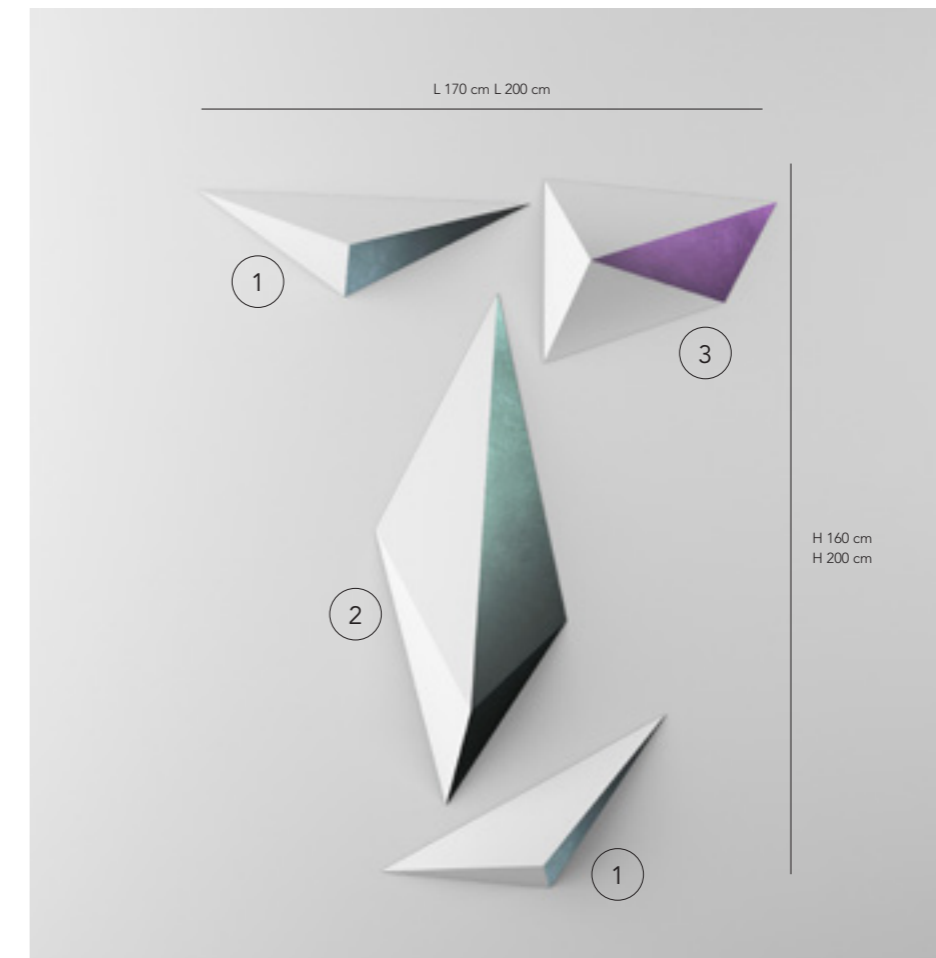

NEW COLOURS Cod. /6CX