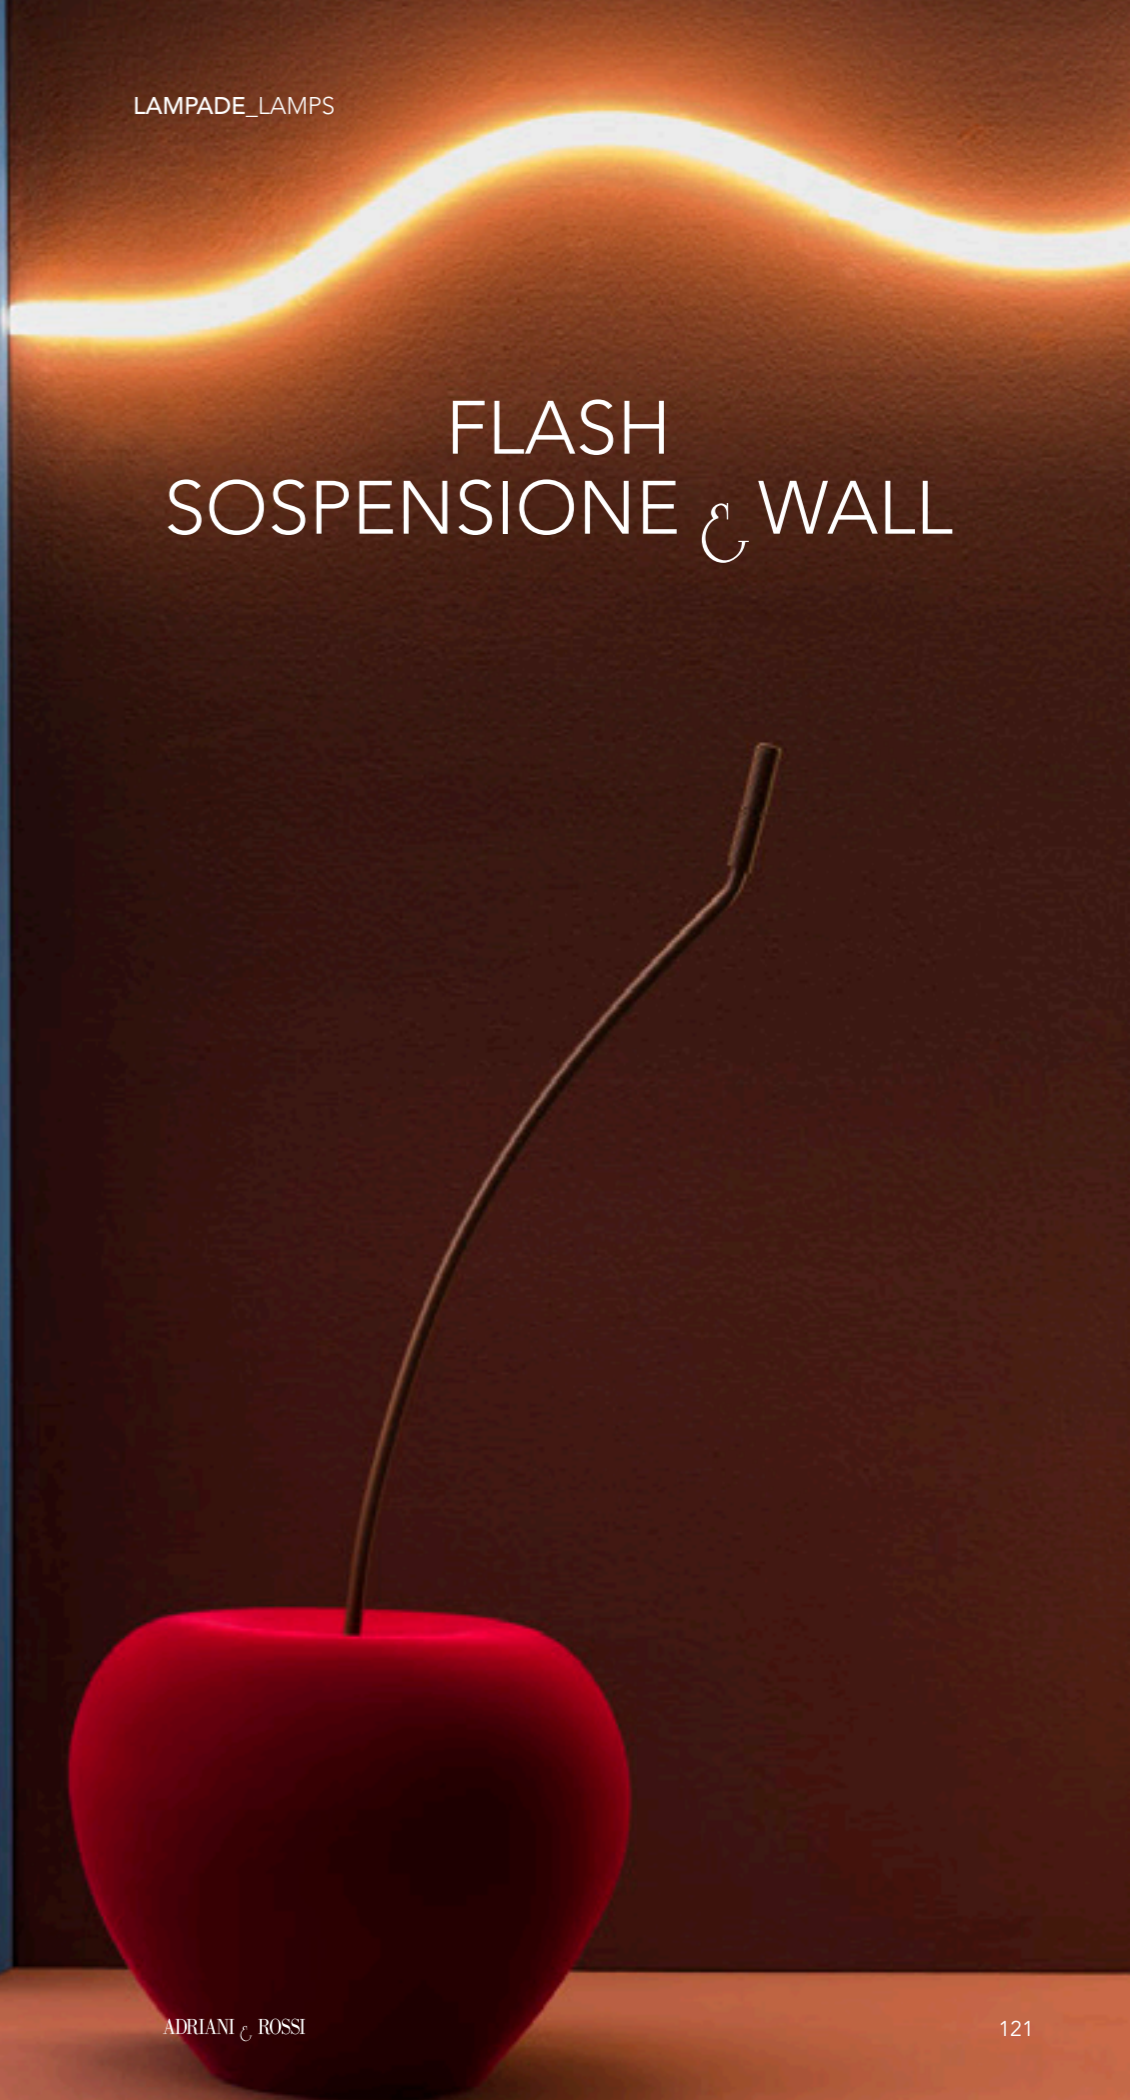

FLASH
SOSPENSIONE & WALL