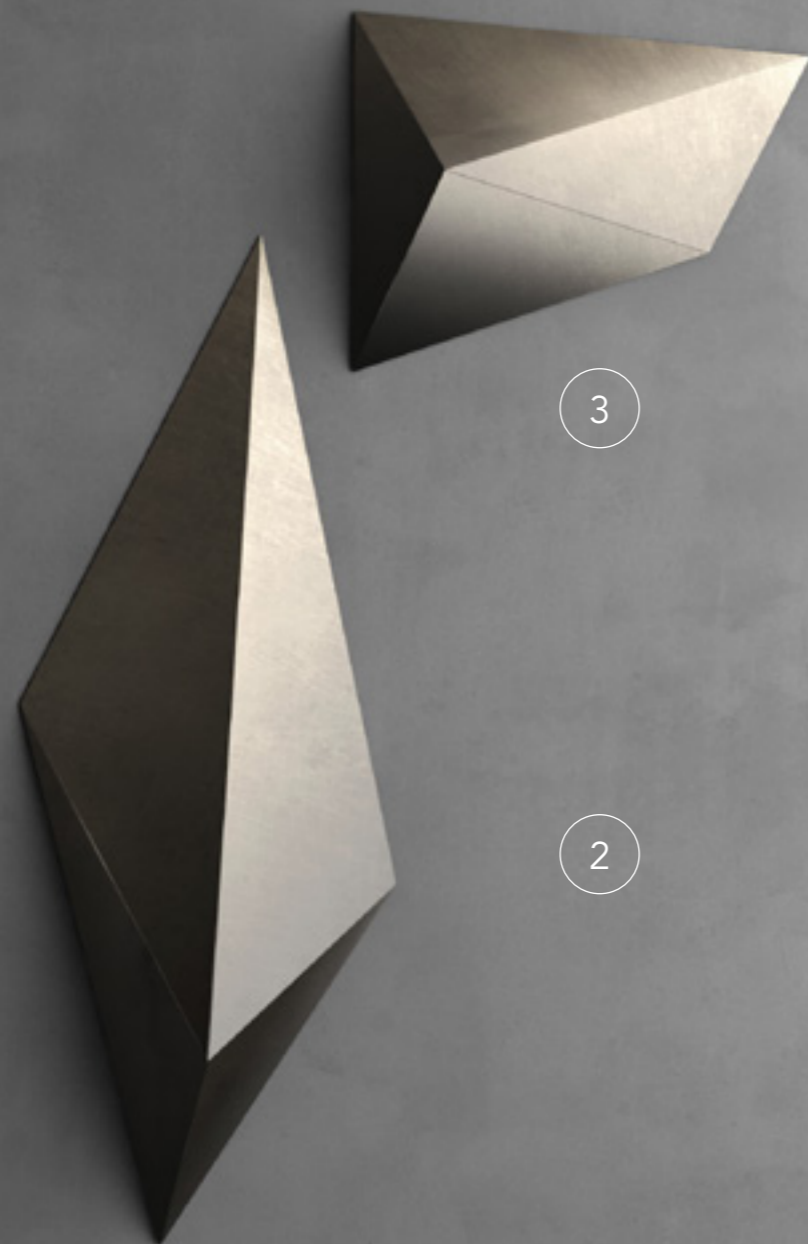

KRONOS METALLIC

Scultura a muro tridimensionale in MDF laccato nelle finiture metalliche
Tri-dimensional wall sculpture in lacquered MDF with metallic finishes

L 120 L 150 cm

H 150 cm
H 170 cm

-  Cod. /6X
Golden black
-  Cod. /6X
Rosy black