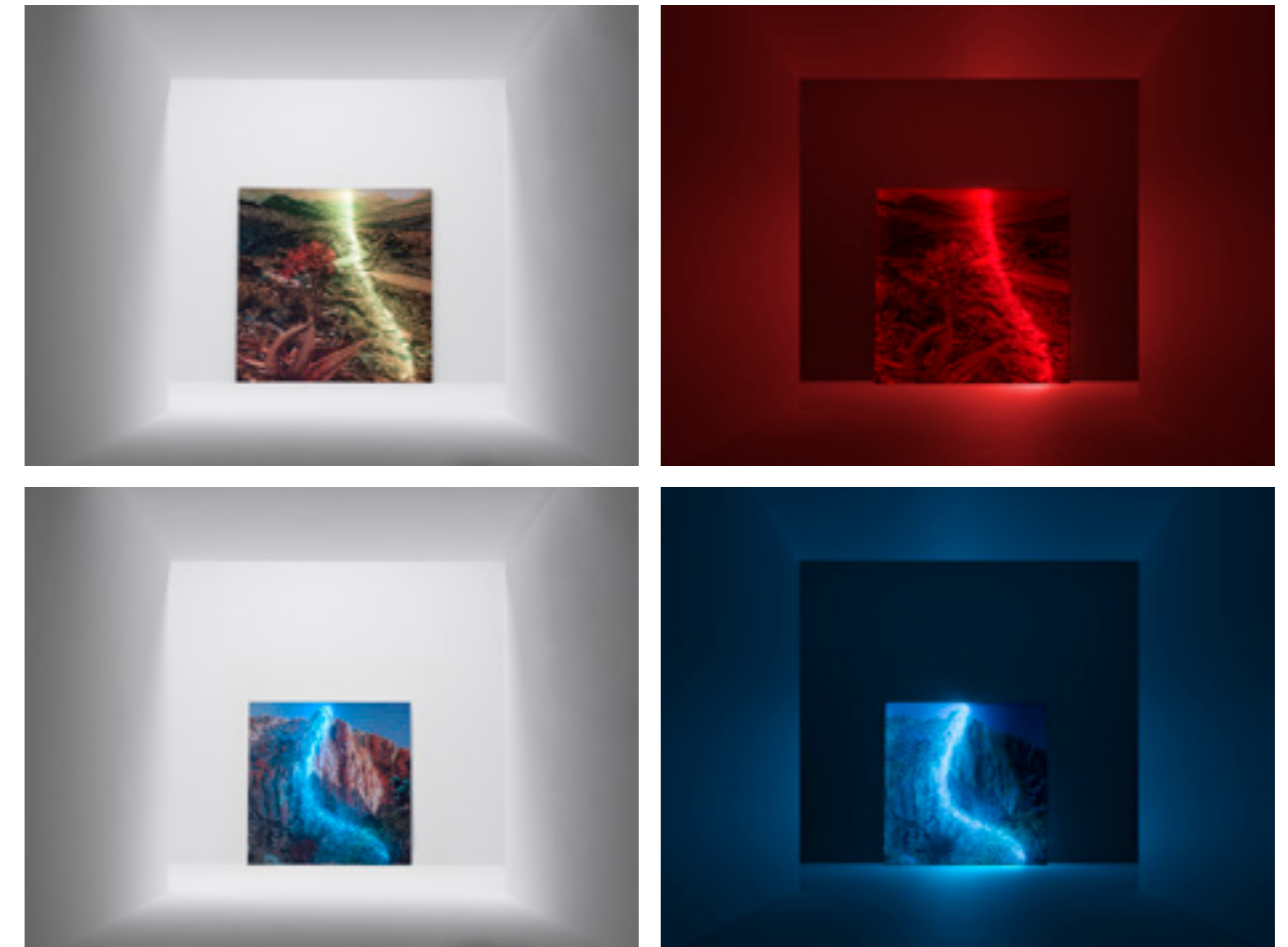

QUADRO ALADINO LIGHT^{R-PATENT} RGB COLOURS

Quadro smontato flat-pack stampato su tela con telaio in legno con luce LED RGB. Telecomando di regolazione.
Flat-pack picture printed on canvas with wooden frame with RGB LED light. Remote control for adjustment.

150 x 150 cm F144AX600	150 x 200 cm F144BX600	150 x 240 cm F144CX600	200 x 200 cm F144DX600	200 x 240 cm F144EX700	240 x 240 cm F144FX700