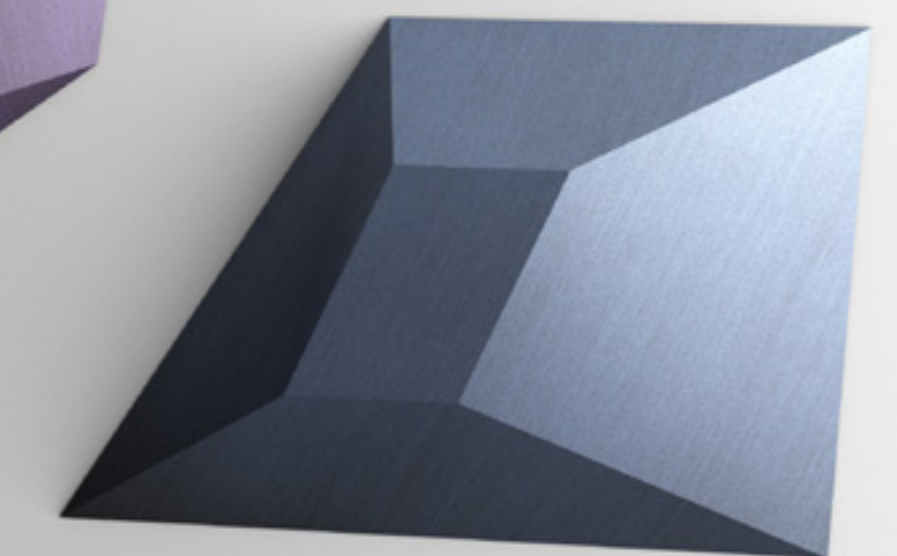

KRONOS METALLIC

Scultura a muro tridimensionale in MDF laccato nelle finiture metalliche
Tri-dimensional wall sculpture in lacquered MDF with metallic finishes

L 120 L 150 cm

H 150 cm
H 170 cm

-  Cod. /6X
Golden black
-  Cod. /6X
Rosy black