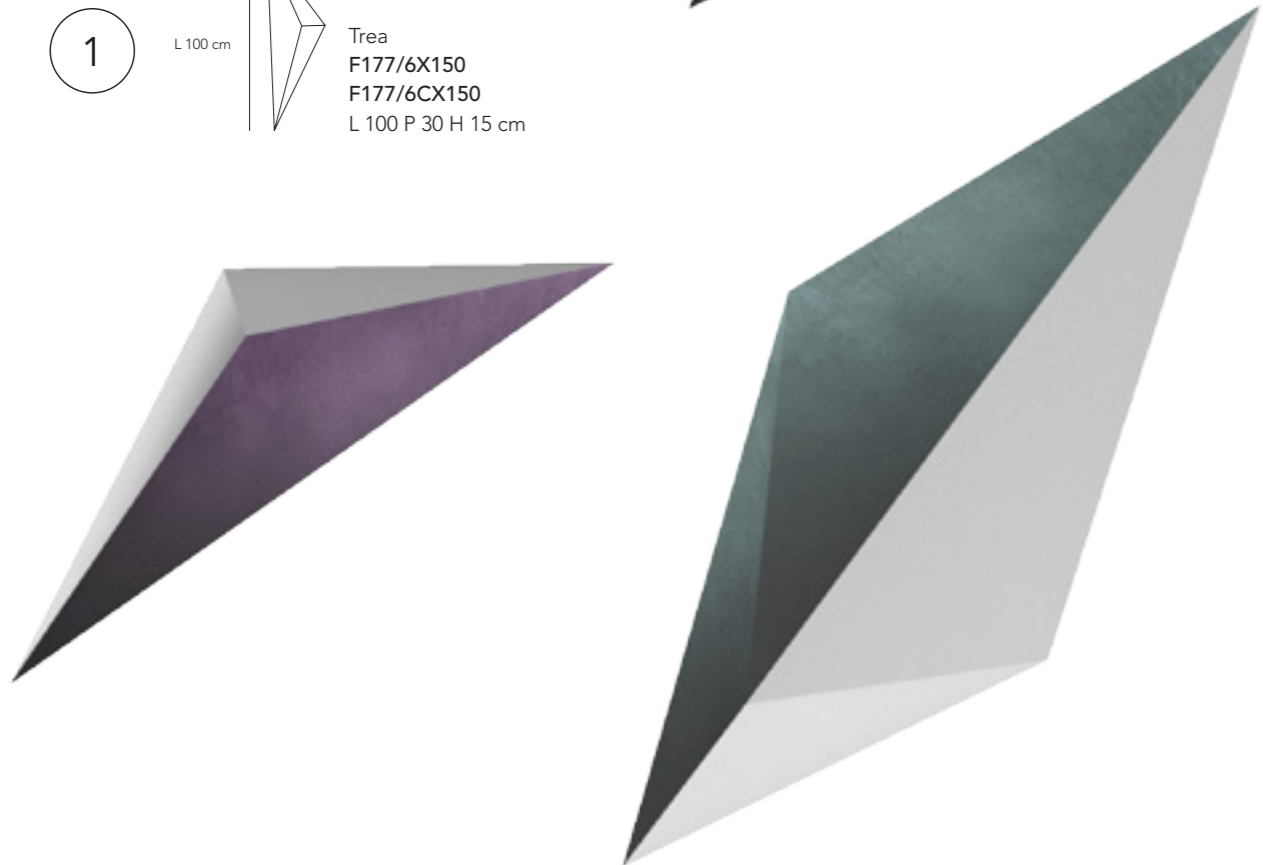

KRONOS

Scultura a muro tridimensionale in MDF laccato con decori new colours o Golden Black o Rosy Black
Optional kit luce
Tri-dimensional wall sculpture in lacquered MDF with new colors decorations or Golden Black or Rosy Black
Optional light kit