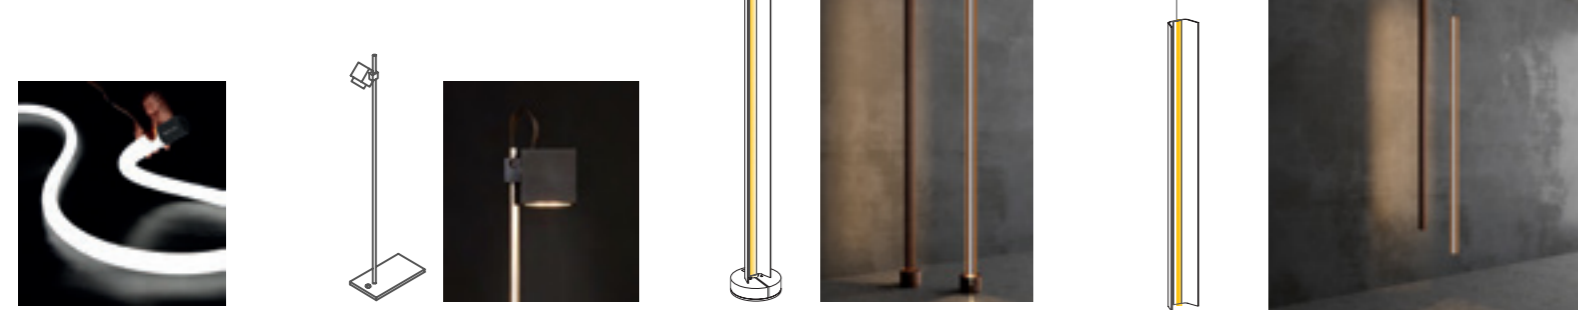

ALADINO COLLECTION

VELVET COLLECTION

NEW STRUCTURE

LAMPADE_LAMPS