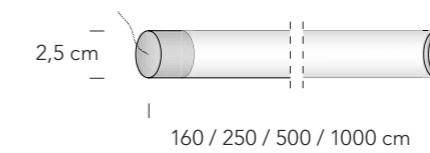

FLASH SOSPENSIONE & WALL

Chiedere info
dotazioni per uso esterno.
Ask info for
outdoor equipment.
commerciale@adrianierossi.com

Linea luminosa 360° in materiale siliconico morbido e sinuoso, luce uniforme senza la percezione di zone d'ombra. Disponibile in 4 lunghezze: 160, 250, 500, 1000 cm. Possibilità di ottenere lunghezze maggiori assemblando più moduli tra loro in posizionamento libero e assolutamente casuale realizzando infinite forme attraverso la vostra creatività.

Luminous line 360° consists of soft and sinuous silicone material, uniform light without the perception of shadow zones. Available in 4 lengths: 160, 250, 500, 1000 cm. Possibility to obtain longer lengths by assembling more modules in free and absolutely random positioning, creating infinite shapes through your creativity.