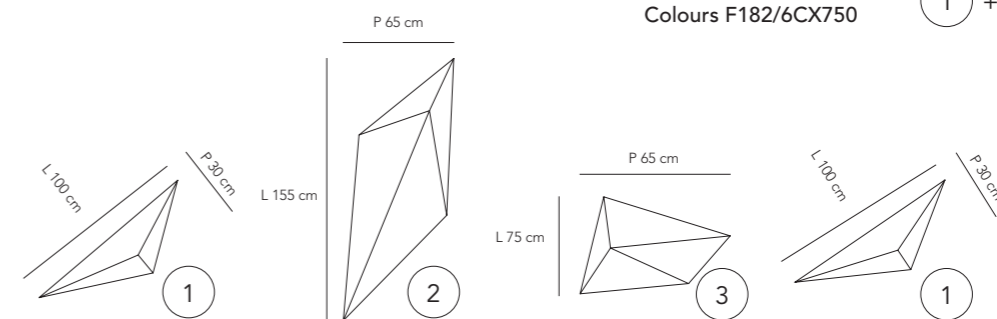

COMPOSIZIONE VISUAL SCULPTURE B

Golden Black F182/6X750
Colours F182/6CX750