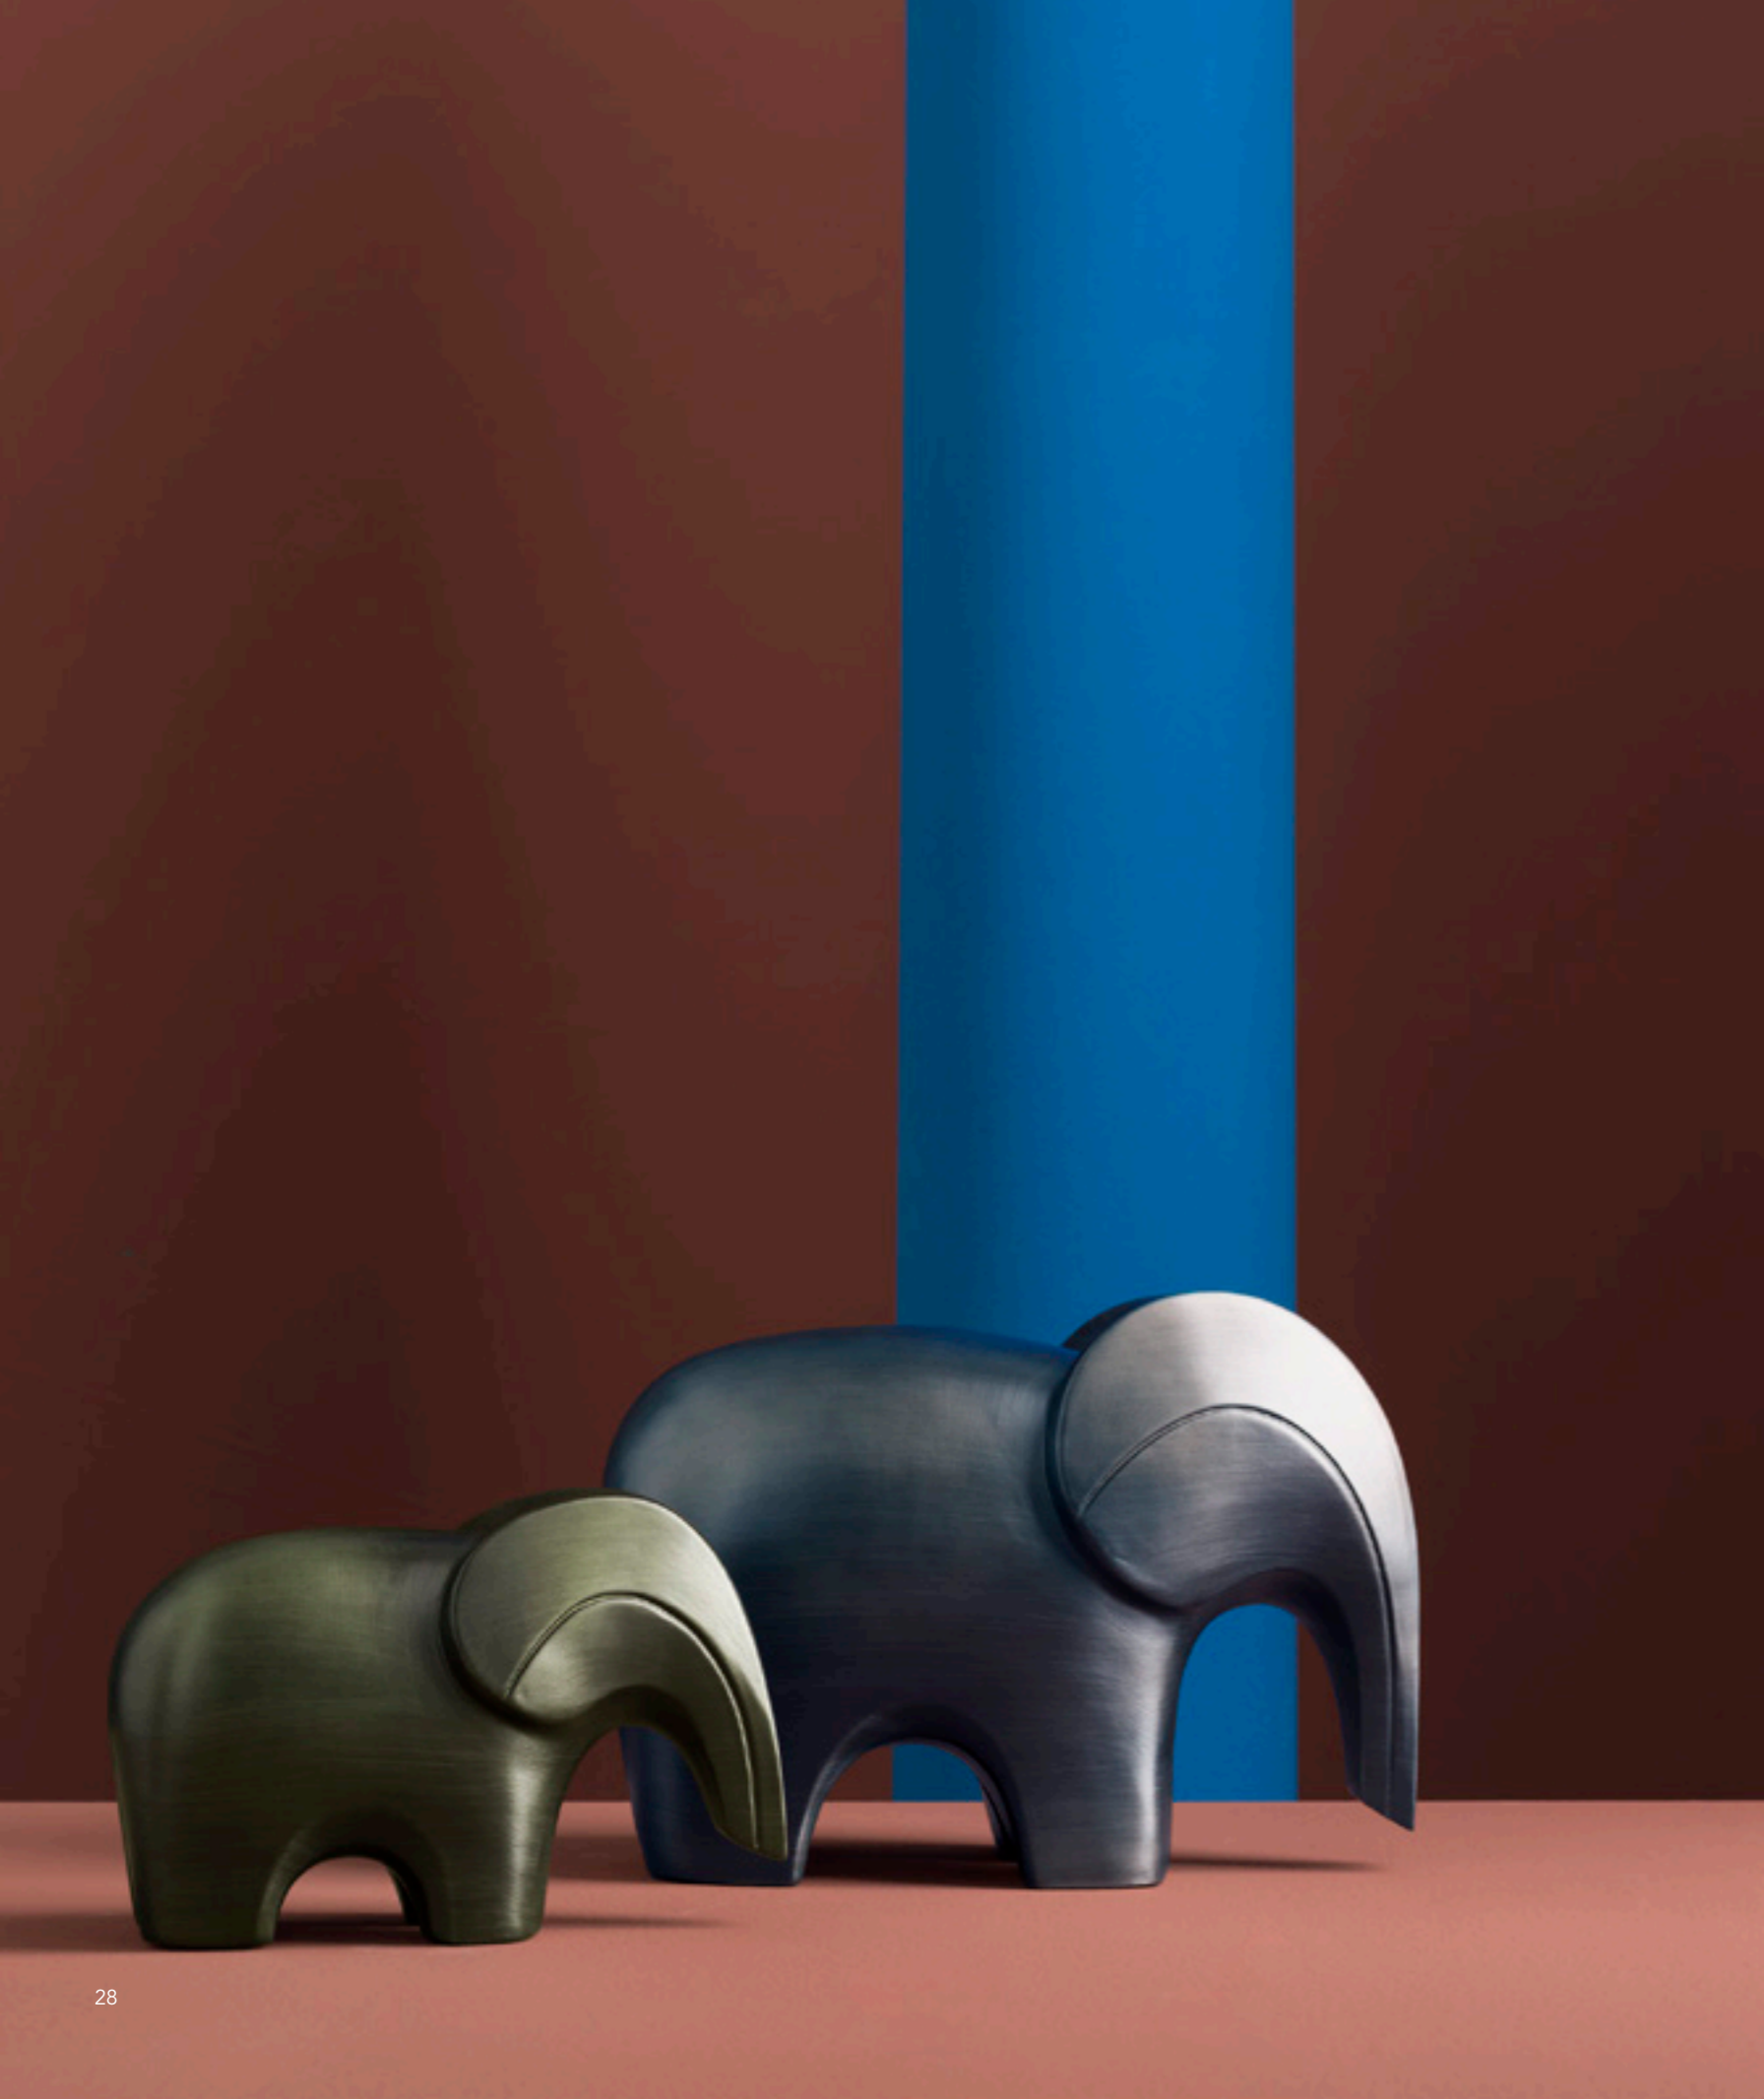

BRA ELEPHANT COLOURS BLACK

Elefantino scultura in ceramica di Bassano eseguito manualmente da esperti artigiani

Elefantino ceramic sculpture of Bassano made hand made by skilled craftsmen

**NEW
COLOURS**
Cod. /6CX

**FINITURE
DI SERIE**
Cod. /6X