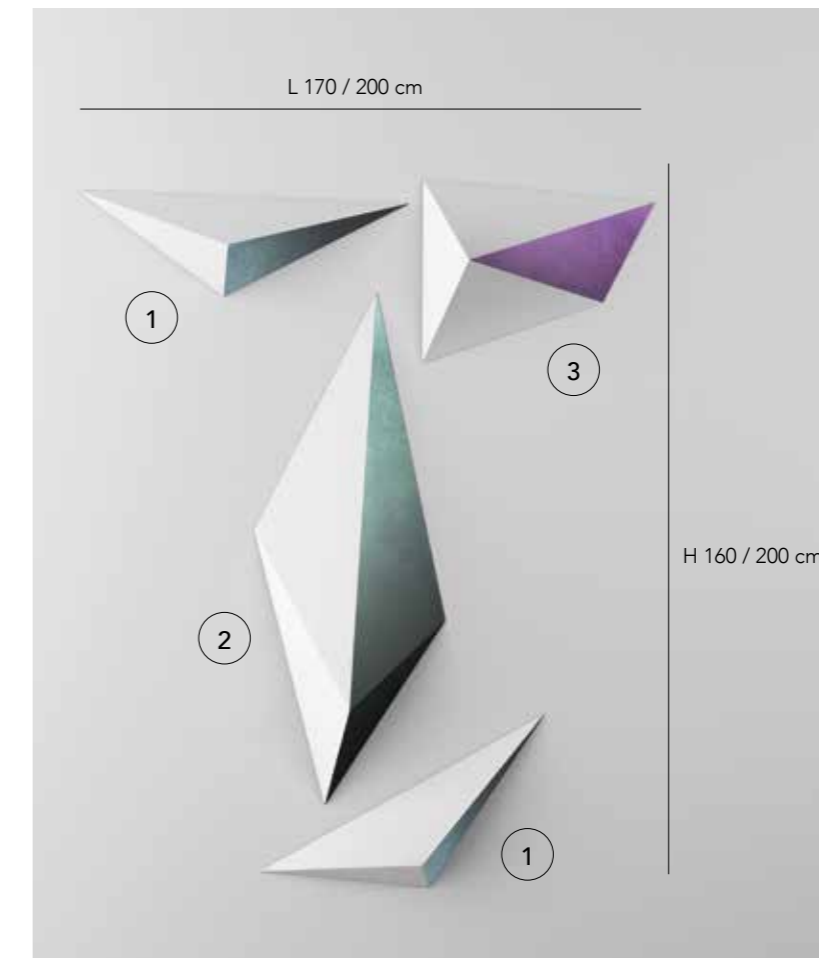

KRONOS BICOLORS

Scultura a muro tridimensionale in MDF laccato con decori new colours o Golden Black o Rosy Black.
Optional kit luce.
Tri-dimensional wall sculpture in lacquered MDF with new colors decorations or Golden Black or Rosy Black.
Optional light kit.