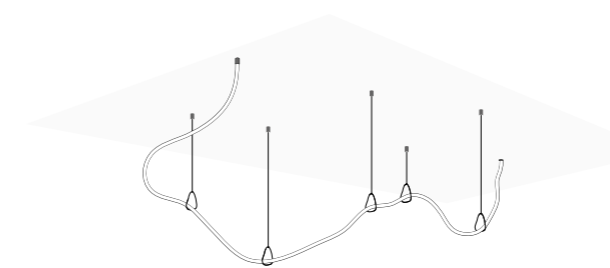

Scarica il video di montaggio
Download the video of editing

Scarica la scheda tecnica
Download the technical sheet

IN DOTAZIONE / SUPPLIED
kit per fissaggio a soffitto.
kit for ceiling installation.

Flash lamp
P494X280 L 160 cm
P495X390 L 250 cm
P496X780 L 500 cm
P497X1480 L 1000 cm

- Colore 3000K
- Luminosità 950 lm/m
- Alimentatore IP20 per Europa
- Alimentatore IP67 per America, Canada ed utilizzo esterno
- Ø 25 mm
- Colour 3000K
- Brightness 950 lm/m
- IP20 power supply for Europe
- IP67 power supply for America, Canada and external use
- Ø 25 mm

Certificazioni _ Certifications:
UNI EN 12464-1-2, CEI EN 60598-1, CEI EN 62031, CEI EN 62471,
CEI EN 55015, CEI EN 61547, CEI EN 61000-3-2, CEI EN 61000-3-3,
CEI EN 50581-2012