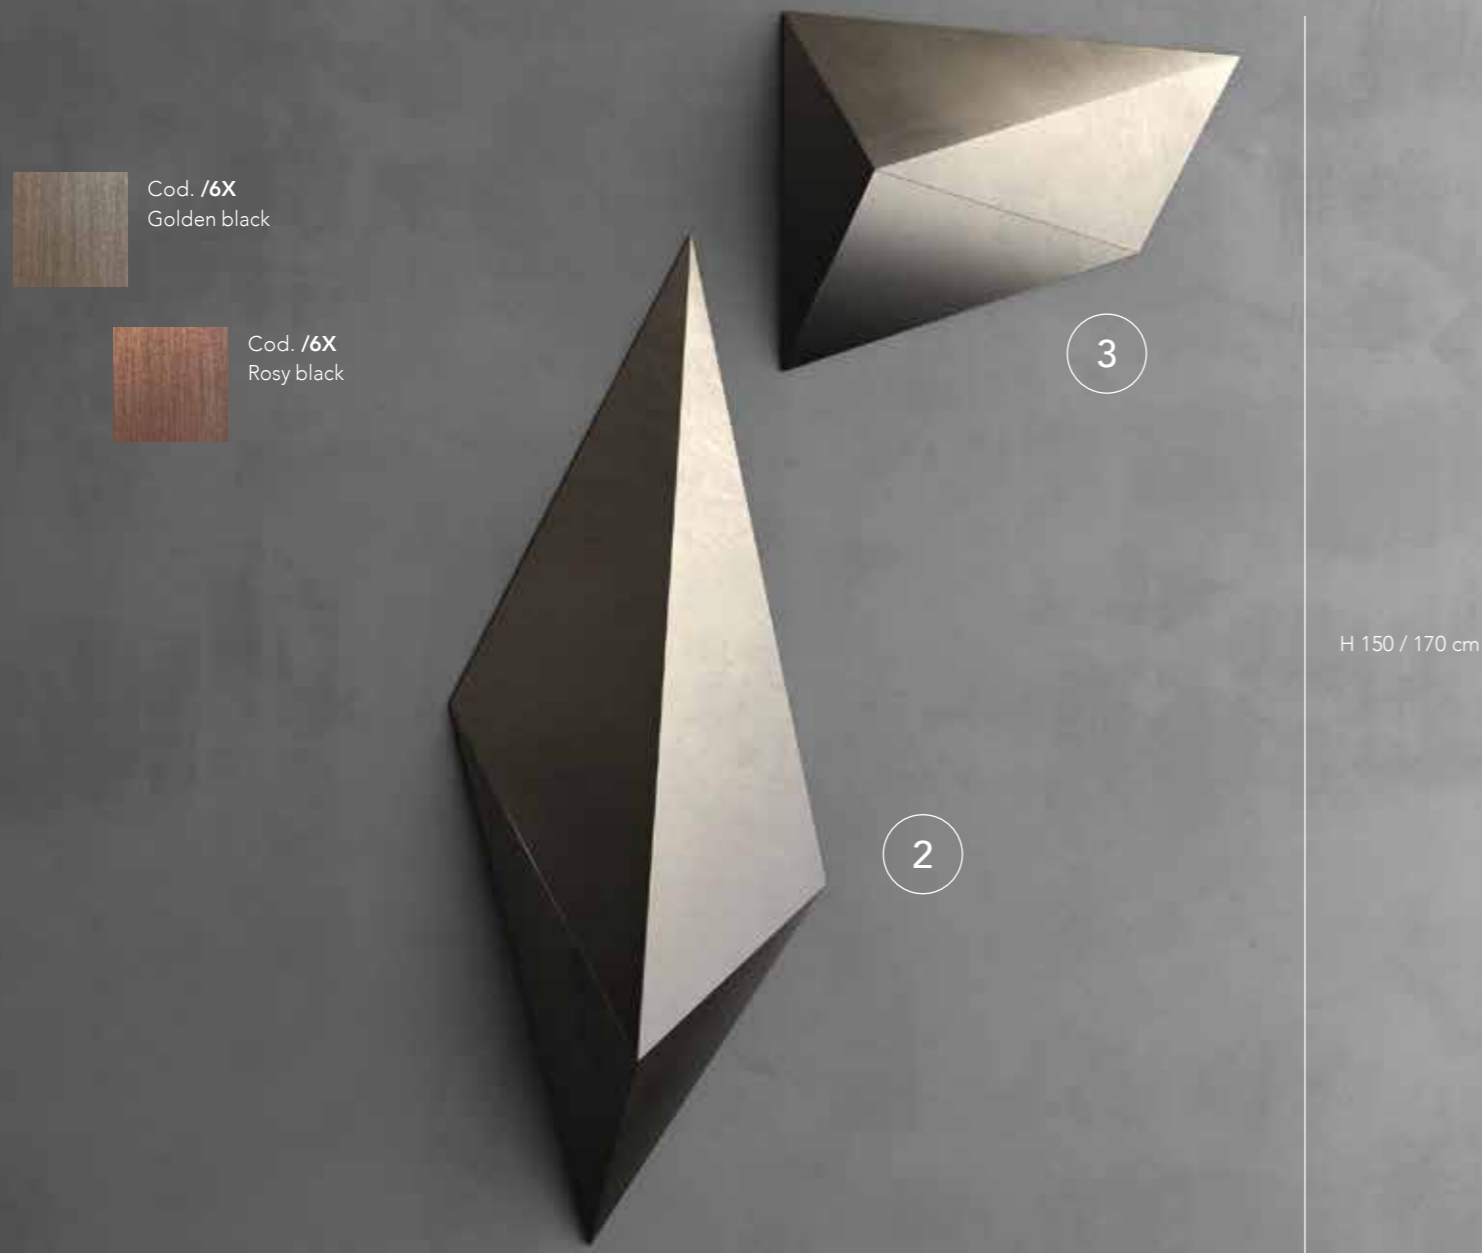

**Selce**  
F180/6X270  
F180/6CX270  
L 155 P 65 H 15 cm

**Quatra**  
F178/6X270  
F178/6CX270  
L 75 P 65 H 15 cm

**Petra**  
F179/6X200  
F179/6CX200  
L 115 P 85 H 10 cm

# KRONOS METALLIC

Scultura a muro tridimensionale in MDF laccato nelle finiture metalliche.  
Tri-dimensional wall sculpture in lacquered MDF with metallic finishes.

L 120 / 150 cm