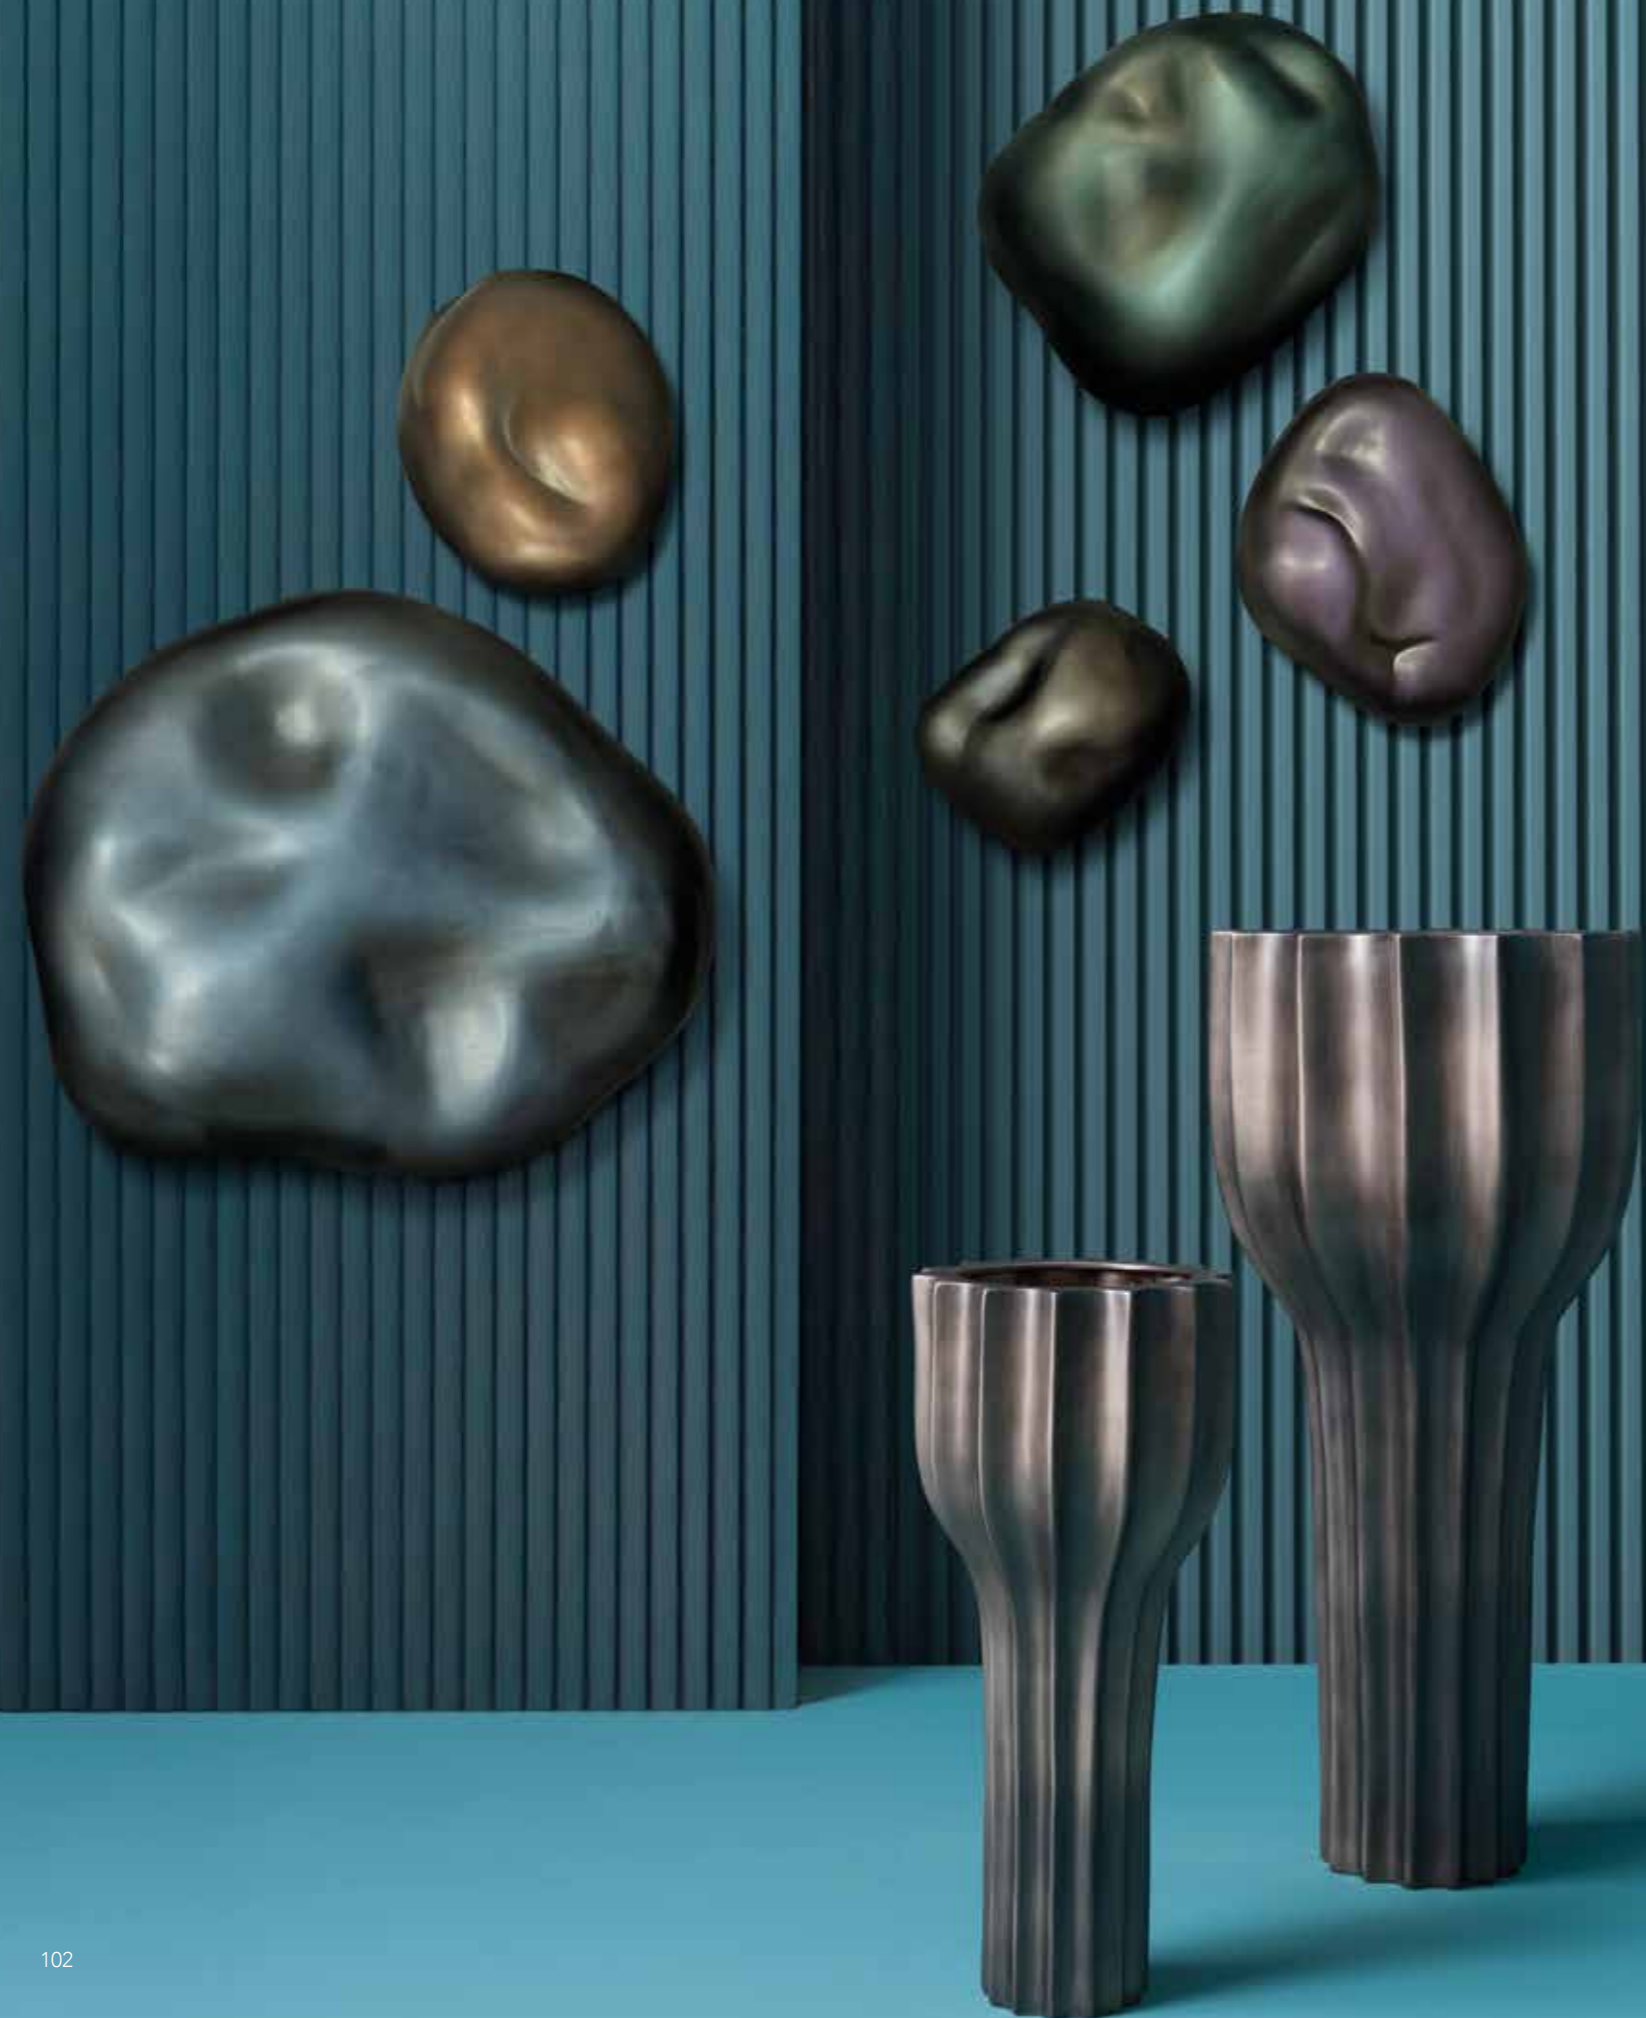

STONES COLORS BLACK

Oggetto scultura Sassi in ceramica nelle nuove finiture metalliche.
Object sculpture Sassi in ceramic in new metal finishes.

Cod. /6X
Golden black

Cod. /6X
Rosy black

Cod. /6CX
Turchese black
Turquoise black

Cod. /6CX
Smeraldo black
Emerald black

Cod. /6CX
Viola black
Violet black

Sassolino
ALC027/6X46
ALC027/6CX46
22 x 27 cm
sp. / th. 6 cm

Sasso piccolo
ALC028/6X49
ALC028/6CX49
33 x 27 cm
sp. / th. 6 cm

Sasso medio
ALC029/6X58
ALC029/6CX58
40 x 32 cm
sp. / th. 6 cm

Sasso grande
ALC030/6X64
ALC030/6CX64
45 x 35 cm
sp. / th. 8 cm

Sasso big
ALC044/6X138
ALC044/6CX138
80 x 80 cm
sp. / th. 10 cm