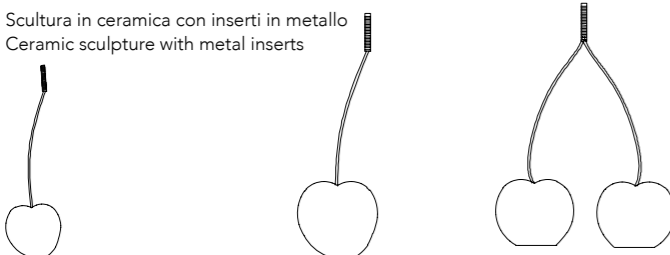

CERAMICHE DISPONIBILI IN FINITURE Cod. /6CX
CERAMICS AVAILABLE IN FINISHES Cod. /6CX

DUMBY Collection

Scultura in ceramica / Ceramic sculpture

ARTURO Collection

Scultura in ceramica / Ceramic sculpture

PINGO Collection

Scultura in ceramica / Ceramic sculpture

HIPPO Collection

Scultura in ceramica / Ceramic sculpture

HABIBI & AMAL

Vaso scultura in ceramica / Sculpture vase in ceramic

CHERRY FLOOR Collection

Scultura in ceramica con inserti in metallo
Ceramic sculpture with metal inserts

Cherry Floor small
Q280/6CX127
Ø 26 H 85 cm

Cherry Floor big
Q243/6CX138
Ø 43 H 113 cm

Cherry Floor double
Q244/6CX265
Ø 43 L 90 H 113 cm

BUONGIORNO & BUONASERA

Scultura in ceramica / Ceramic sculpture