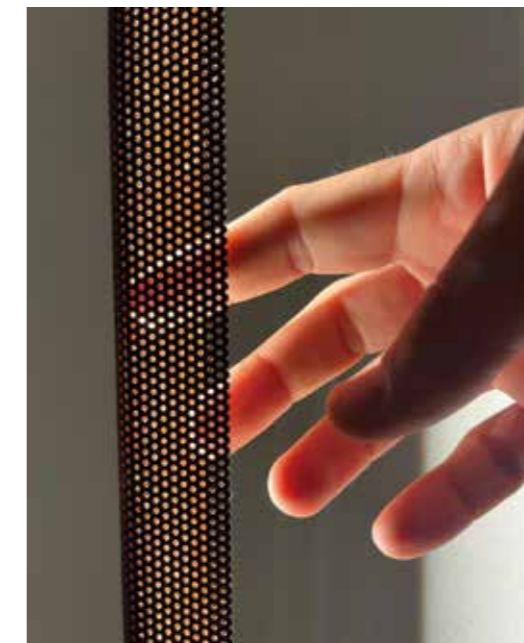

SPIRIDON

sospensione / pendant

Lampada a sospensione con profilo in lamiera microforata, piegata, completa di rosone e alimentatore.
Suspension lamp with profile in micro-perforated, folded sheet, complete with rose window and power supply.