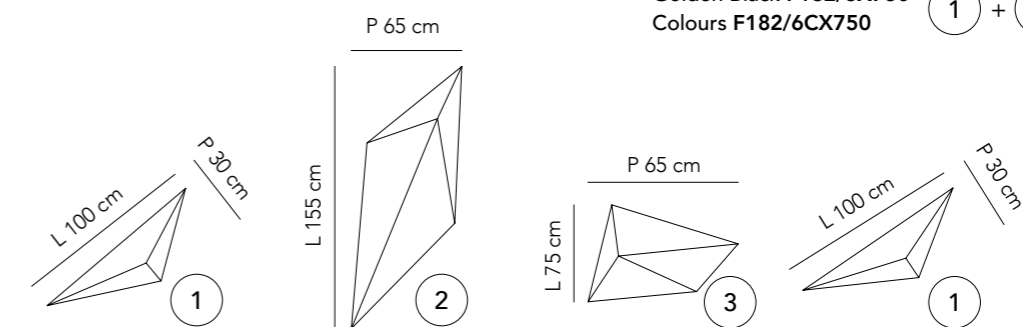

COMPOSITION VISUAL SCULPTURE B

Golden Black F182/6X750
Colours F182/6CX750

① + ① + ② + ③