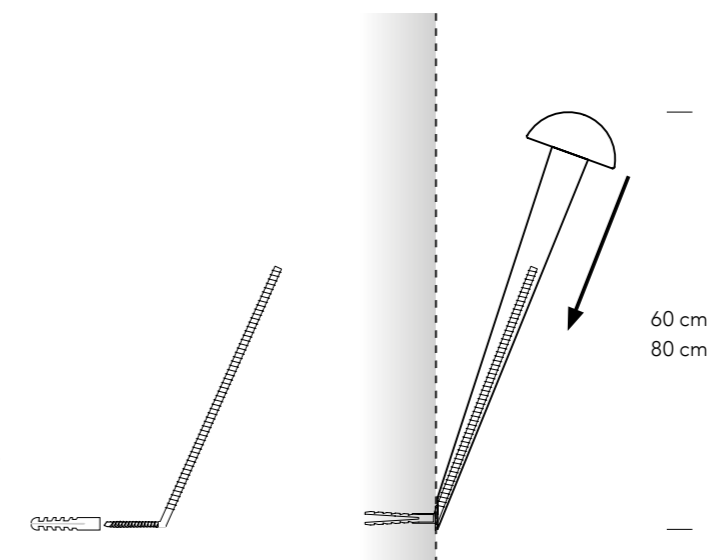

CHiodo AIR

IN DOTAZIONE / SUPPLIED
kit per fissaggio a parete
tasselli per muro/cartongesso
Kit for wall installation block
for wall/plasterboard