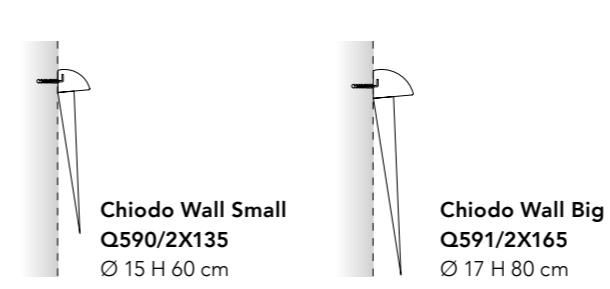

CHiodo WALL pag. 92 -95
Scultura in ceramica / Ceramic sculpture

Chiodo Wall Small
Q590/2X135
Ø 15 H 60 cm

Chiodo Wall Big
Q591/2X165
Ø 17 H 80 cm