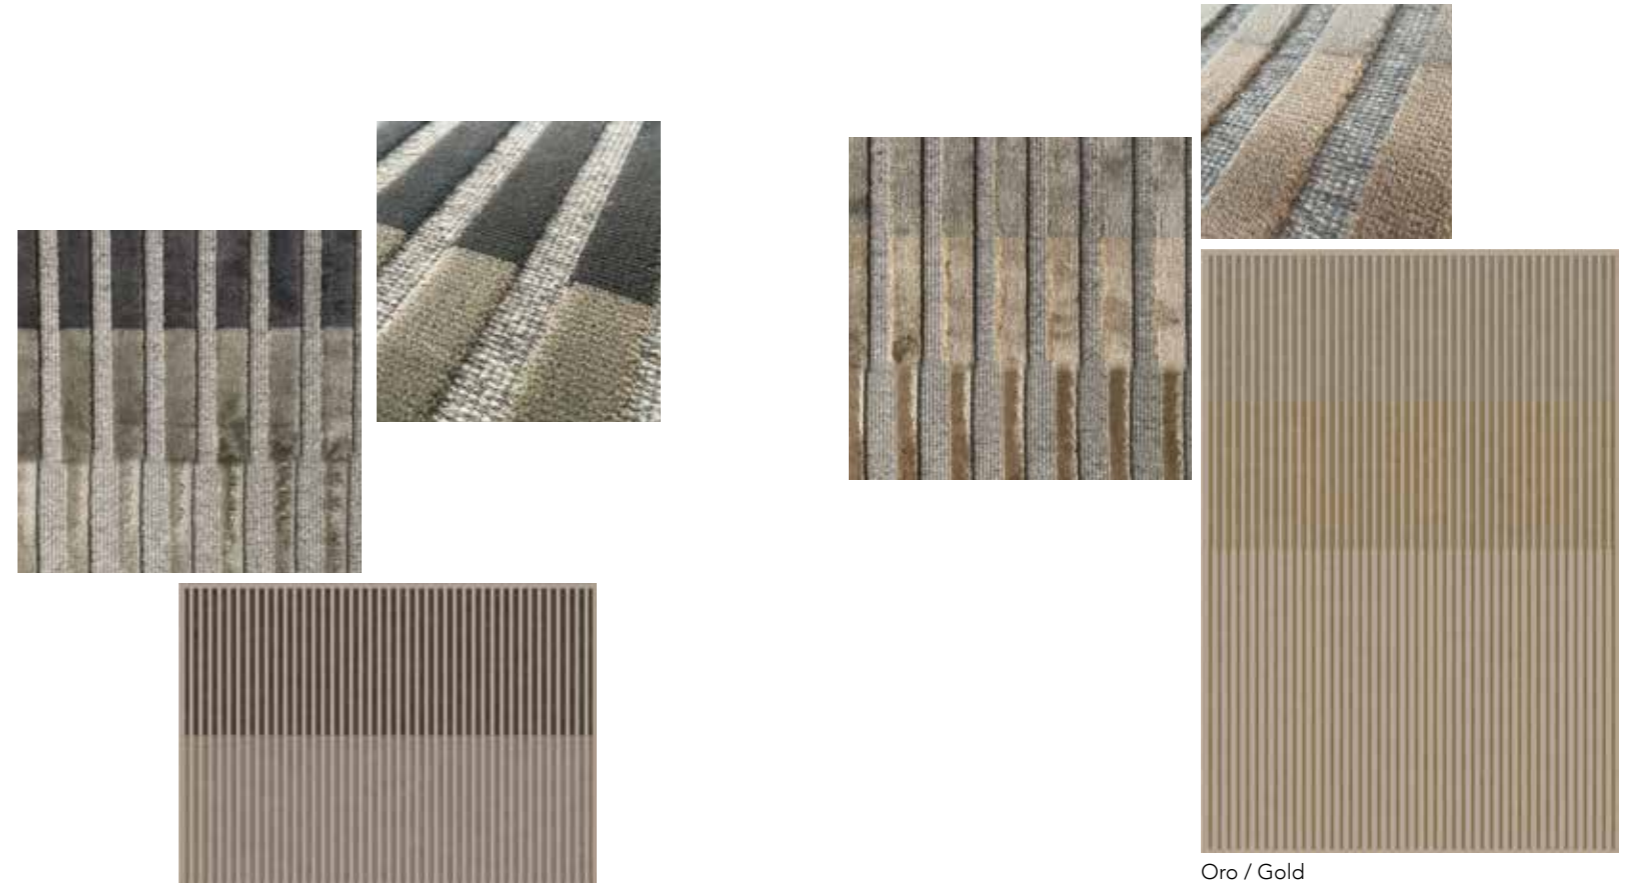

Gibellina
S193X400
200 x 300 cm

Gibellina
S194X550
240 x 360 cm

Gibellina
S201X430
Ø 240 cm

AXEL

Tappeto base in lana rasata e disegno in viscosa a rilievo. Bordatura a filo in tinta.
Carpet base in shaved wool and design in viscose with relief. Edging in same color.

100% viscosa / viscose - Base 100% lana / wool