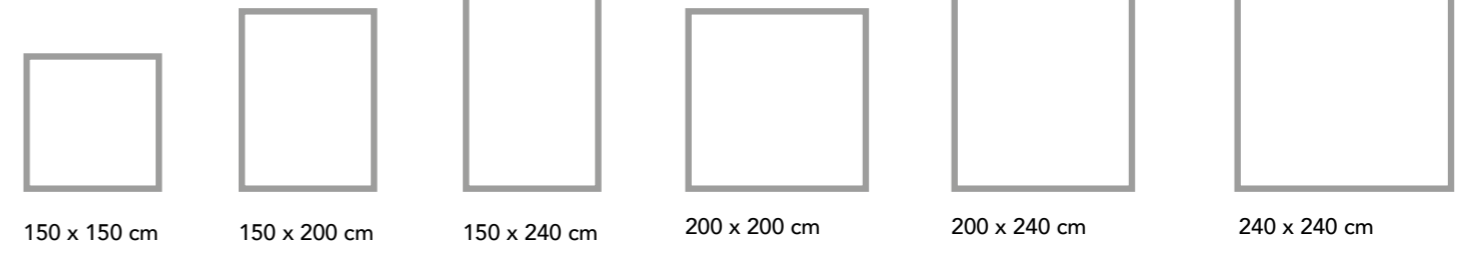

DIMENSIONI QUADRI
PAINTING DIMENSIONS

D220X130
Struttura tubolare quadrato 3x3 cm
con piastra 30x150 cm nero antracite
Tubular structure square 3x3 cm
with plate 30x150 cm black anthracite

D221X130
Struttura tubolare quadrato 3x3 cm
con piastra 30x200 cm nero antracite
Tubular structure square 3x3 cm
with plate 30x200 cm black anthracite

D222X130
Struttura tubolare quadrato 3x3 cm
con piastra 30x240 cm nero antracite
Tubular structure square 3x3 cm
with plate 30x240 cm black anthracite