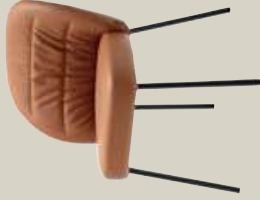

- Seat shell: Umбра grey or Anthracite
- Optional full-grain leather cover: Anthracite, Cognac, Creme or Umбра grey
- Base: Streamlined steel construction (Umбра grey or Traffic black) or solid wood legs (natural oak, stained black oak or American walnut)

Cover: 26.263
Feet: American walnut
Shell: FB60 Umбра grey

Cover: 24.515
Feet: Traffic black
Shell: Anthrazit mat

* No charge is made for the least expensive chair. Only at participating resellers. Non-binding campaign recommendation valid until 30th of April 2024.

Rolf Benz NOA

Design: BECK DESIGN

Cover: 26.260
Feet: Umbra grey

Cover: 40.206
Feet: Umbra grey

Sit back and relax.

Simply wonderfully soft: sink into the comfortable design of Rolf Benz NOA. The soft look of the pleats and top-stitching adds a touch of comfort to any table. Design Rolf Benz NOA to suit your personal taste. Whether you want a uniform material or a combination of fabric and leather, the versatility of the Rolf Benz cover collection gives you free rein. For the legs you can choose between Traffic black and Umbra grey, or give Rolf Benz NOA additional arm sections if your guests prefer to sit back and relax into the small hours.

Design your
personal style
of living.

Rolf Benz 650

Design: Formstelle in cooperation with Rex Krallj

Cover: Cement grey
American walnut

- Seat and backrest shell: Natural oak, stained black oak or walnut
- Base: Solid wood (natural oak, stained black oak or walnut) or metal (high-gloss chrome, Traffic black or Umbra grey)
- Optional upholstery: A loose, stitched cushion made from 100 % recycled polyester (Grey beige, Beige grey, Black grey or Cement grey), breathable imitation leather (Grey beige, Anthracite grey or Stone grey) or with fixed upholstery
- Matching bar stool available in two seat heights