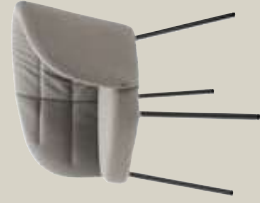

Cover: 26.263
Feet: American walnut
Shell: FB60 Umбра grey

Cover: 24.515
Feet: Traffic black
Shell: Anthrazit mat

* No charge is made for the least expensive chair. Only at participating resellers. Non-binding campaign recommendation valid until 30th of April 2024.

Rolf Benz NOA

Design: BECK DESIGN

Cover: 26.260
Feet: Umbra grey

Cover: 40.206
Feet: Umbra grey

Sit back and relax.

Simply wonderfully soft: sink into the comfortable design of Rolf Benz NOA. The soft look of the pleats and top-stitching adds a touch of comfort to any table. Design Rolf Benz NOA to suit your personal taste. Whether you want a uniform material or a combination of fabric and leather, the versatility of the Rolf Benz cover collection gives you free rein. For the legs you can choose between Traffic black and Umbra grey, or give Rolf Benz NOA additional arm sections if your guests prefer to sit back and relax into the small hours.

Design your
personal style
of living.

Rolf Benz 650

Design: Formstelle in cooperation with Rex Krallj

Cover: Cement grey
American walnut

- Seat and backrest shell: Natural oak, stained black oak or walnut
- Base: Solid wood (natural oak, stained black oak or walnut) or metal (high-gloss chrome, Traffic black or Umbra grey)
- Optional upholstery: A loose, stitched cushion made from 100 % recycled polyester (Grey beige, Beige grey, Black grey or Cement grey), breathable imitation leather (Grey beige, Anthracite grey or Stone grey) or with fixed upholstery
- Matching bar stool available in two seat heights