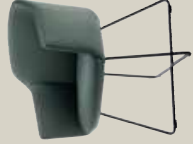

Cover: 38.106
Feet: Traffic black