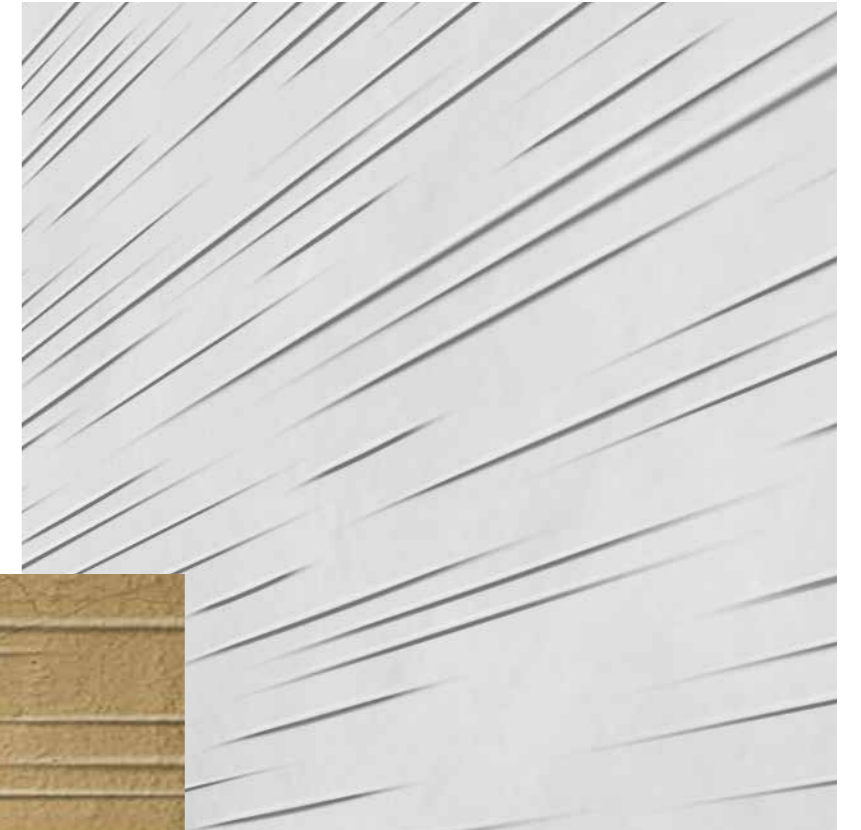

Wallpaper TRI - DIMENSIONAL PAINT
Needles **WP30042**

Colore / Color
Oro antico _ antique gold

Carta da parati TRI-DIMENSIONAL PAINT **NEEDLES**
pitturata tinta unita opaca avana con una fascia verticale pitturata oro antico.

TRI-DIMENSIONAL PAINT wallpaper **NEEDLES**
painted in a solid matte havana color with a vertical band painted antique gold.

Oro antico - Antique gold