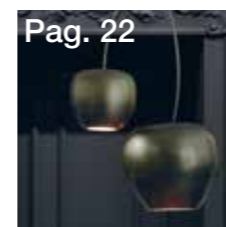

Pag. 22
Cherry Gold or Platinum
Small P197/2X230
Big P196/2X355