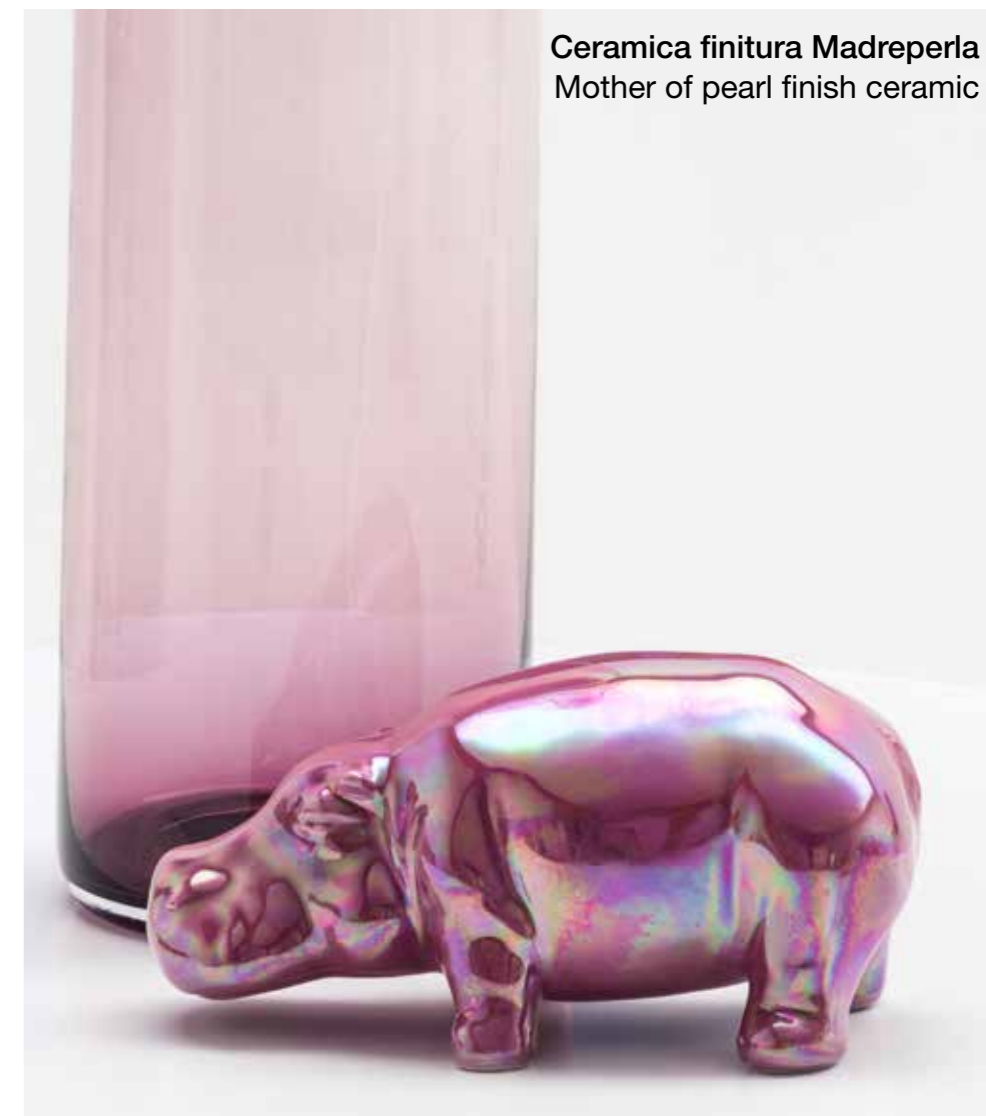

Ceramica smaltata lucida
Glazed ceramic

Ceramica finitura Madreperla
Mother of pearl finish ceramic

Ceramica Golden black
Golden black ceramic

HIPPO

Hippo big.
Hippo in ceramica golden black.
Ceramic Hippo in golden black finish.
L. 70 P. 34 H. 30 cm