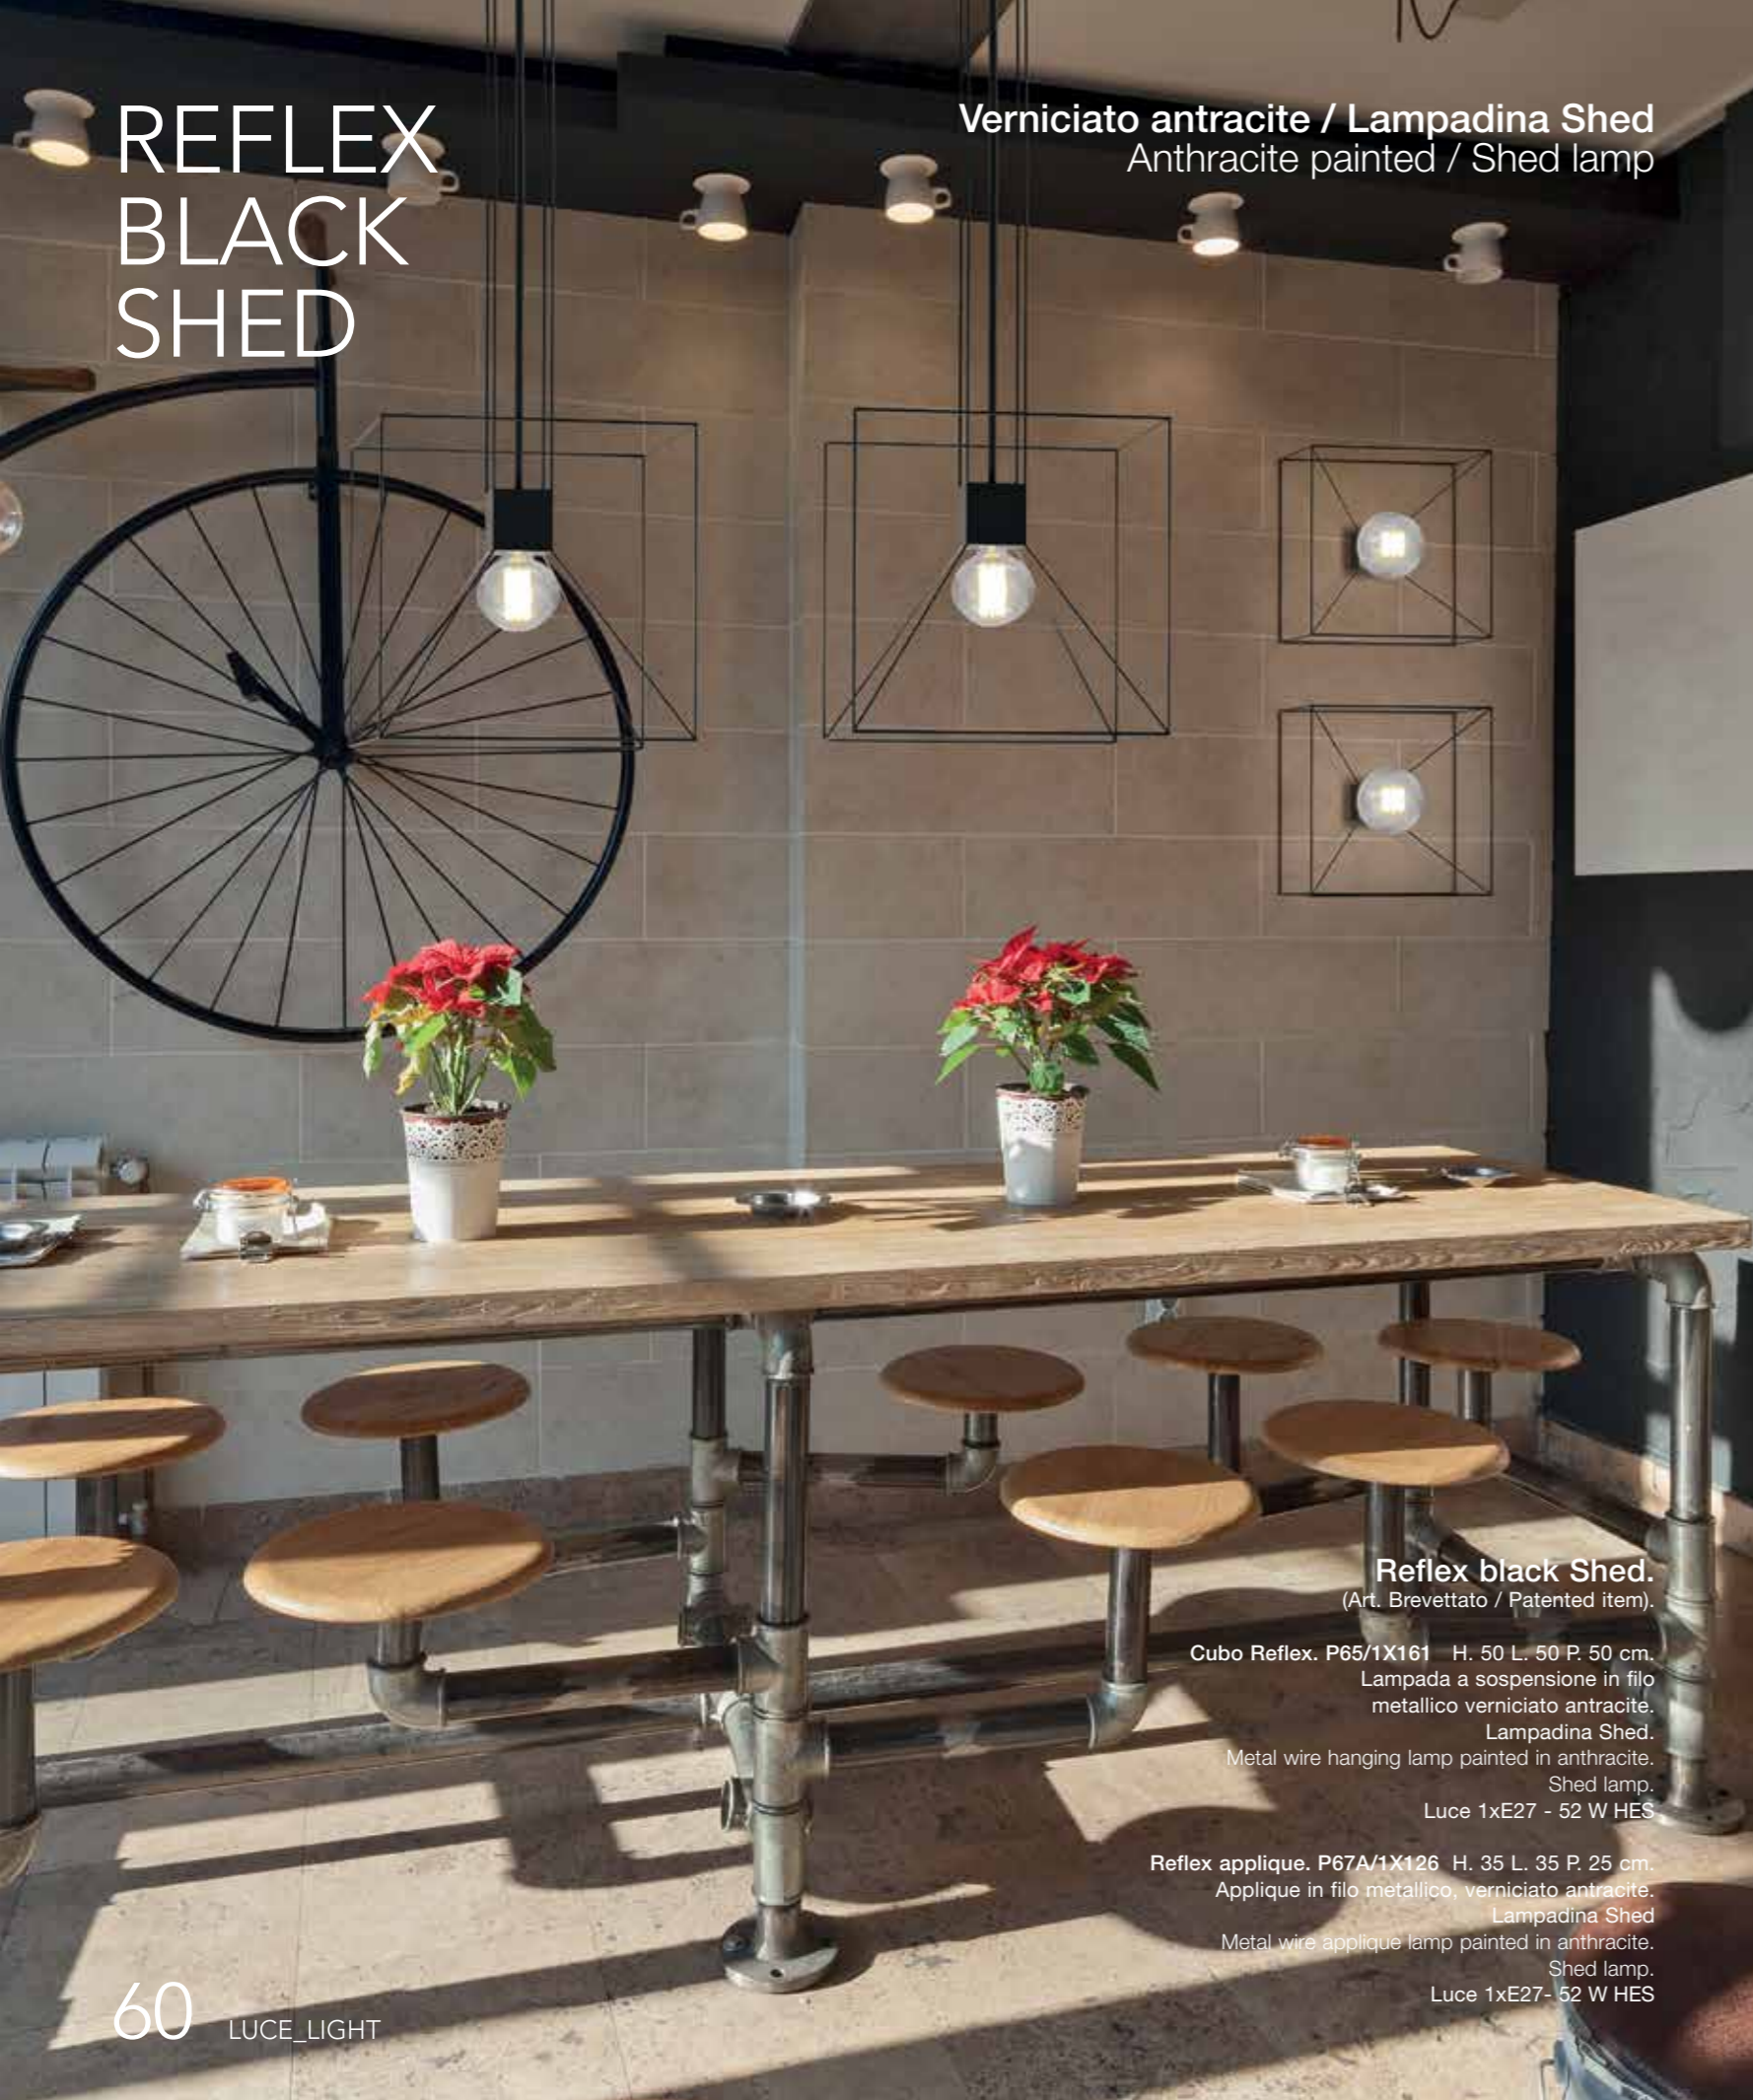

REFLEX BLACK SHED

Verniciato antracite / Lampadina Shed
Anthracite painted / Shed lamp

Reflex black Shed. (Art. Brevettato / Patented item).

Cubo Reflex. P65/1X161 H. 50 L. 50 P. 50 cm.
Lampada a sospensione in filo
metallico verniciato antracite.
Lampadina Shed.
Metal wire hanging lamp painted in anthracite.
Shed lamp.
Luce 1xE27 - 52 W HES

Reflex applique. P67A/1X126 H. 35 L. 35 P. 25 cm.
Applique in filo metallico, verniciato antracite.
Lampadina Shed
Metal wire applique lamp painted in anthracite.
Shed lamp.
Luce 1xE27- 52 W HES

REFLEX

Cubo Reflex

(Art. Brevettato / Patented item).

CUBO REFLEX ACCIAIO

P65X161 H. 50 L. 50 P. 50 cm.
Lampada a sospensione in filo acciaio lucido,
con lampadina sabbata.
Steel wire hanging lamp with sandblasted bulb.
Luce 1xE27 - 52 W HES

CUBO REFLEX ANTRACITE.

P65/1X161 H. 50 L. 50 P. 50 cm.
Lampada a sospensione in filo metallico
verniciato antracite con lampadina sabbata.
Metal wire hanging lamp painted in anthracite
with sandblasted bulb.
Luce 1xE27 - 52 W HES

CUBO REFLEX GOLD.

P65/2X167 H. 50 L. 50 P. 50 cm.
Lampada a sospensione in filo metallico
verniciato oro con lampadina sabbata.
Metal wire hanging lamp painted in gold with
sandblasted bulb.
Luce 1xE27 - 52 W HES

Colori disponibili struttura.
Structure colors available:

Codice /X
Code

Filo acciaio lucido
Glazed steel wire

Codice /1X
Code

Verniciato antracite
Anthracite varnished

Codice /2X
Code

Verniciato Oro
Gold varnished