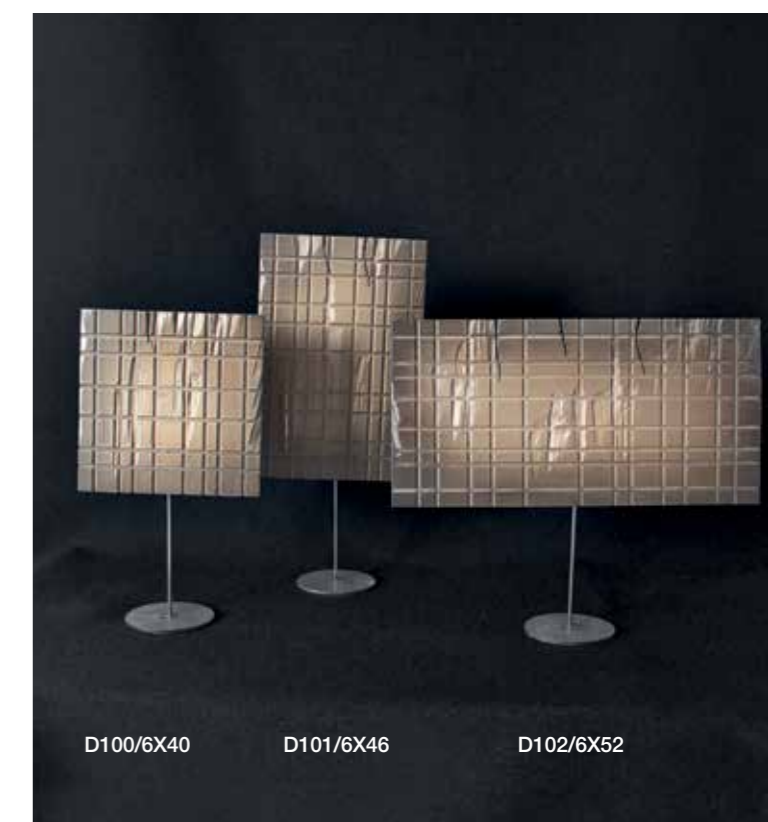

D100/6X40

D101/6X46

D102/6X52

D100/6X40 20 x 20 cm. Golden black
D101/6X46 20 x 30 cm. Golden black
D102/6X52 40 x 20 cm. Golden black
Scultura in legno finitura Golden Black con piedistallo in metallo.
Golden Black finish wooden sculpture with metal pedestal.