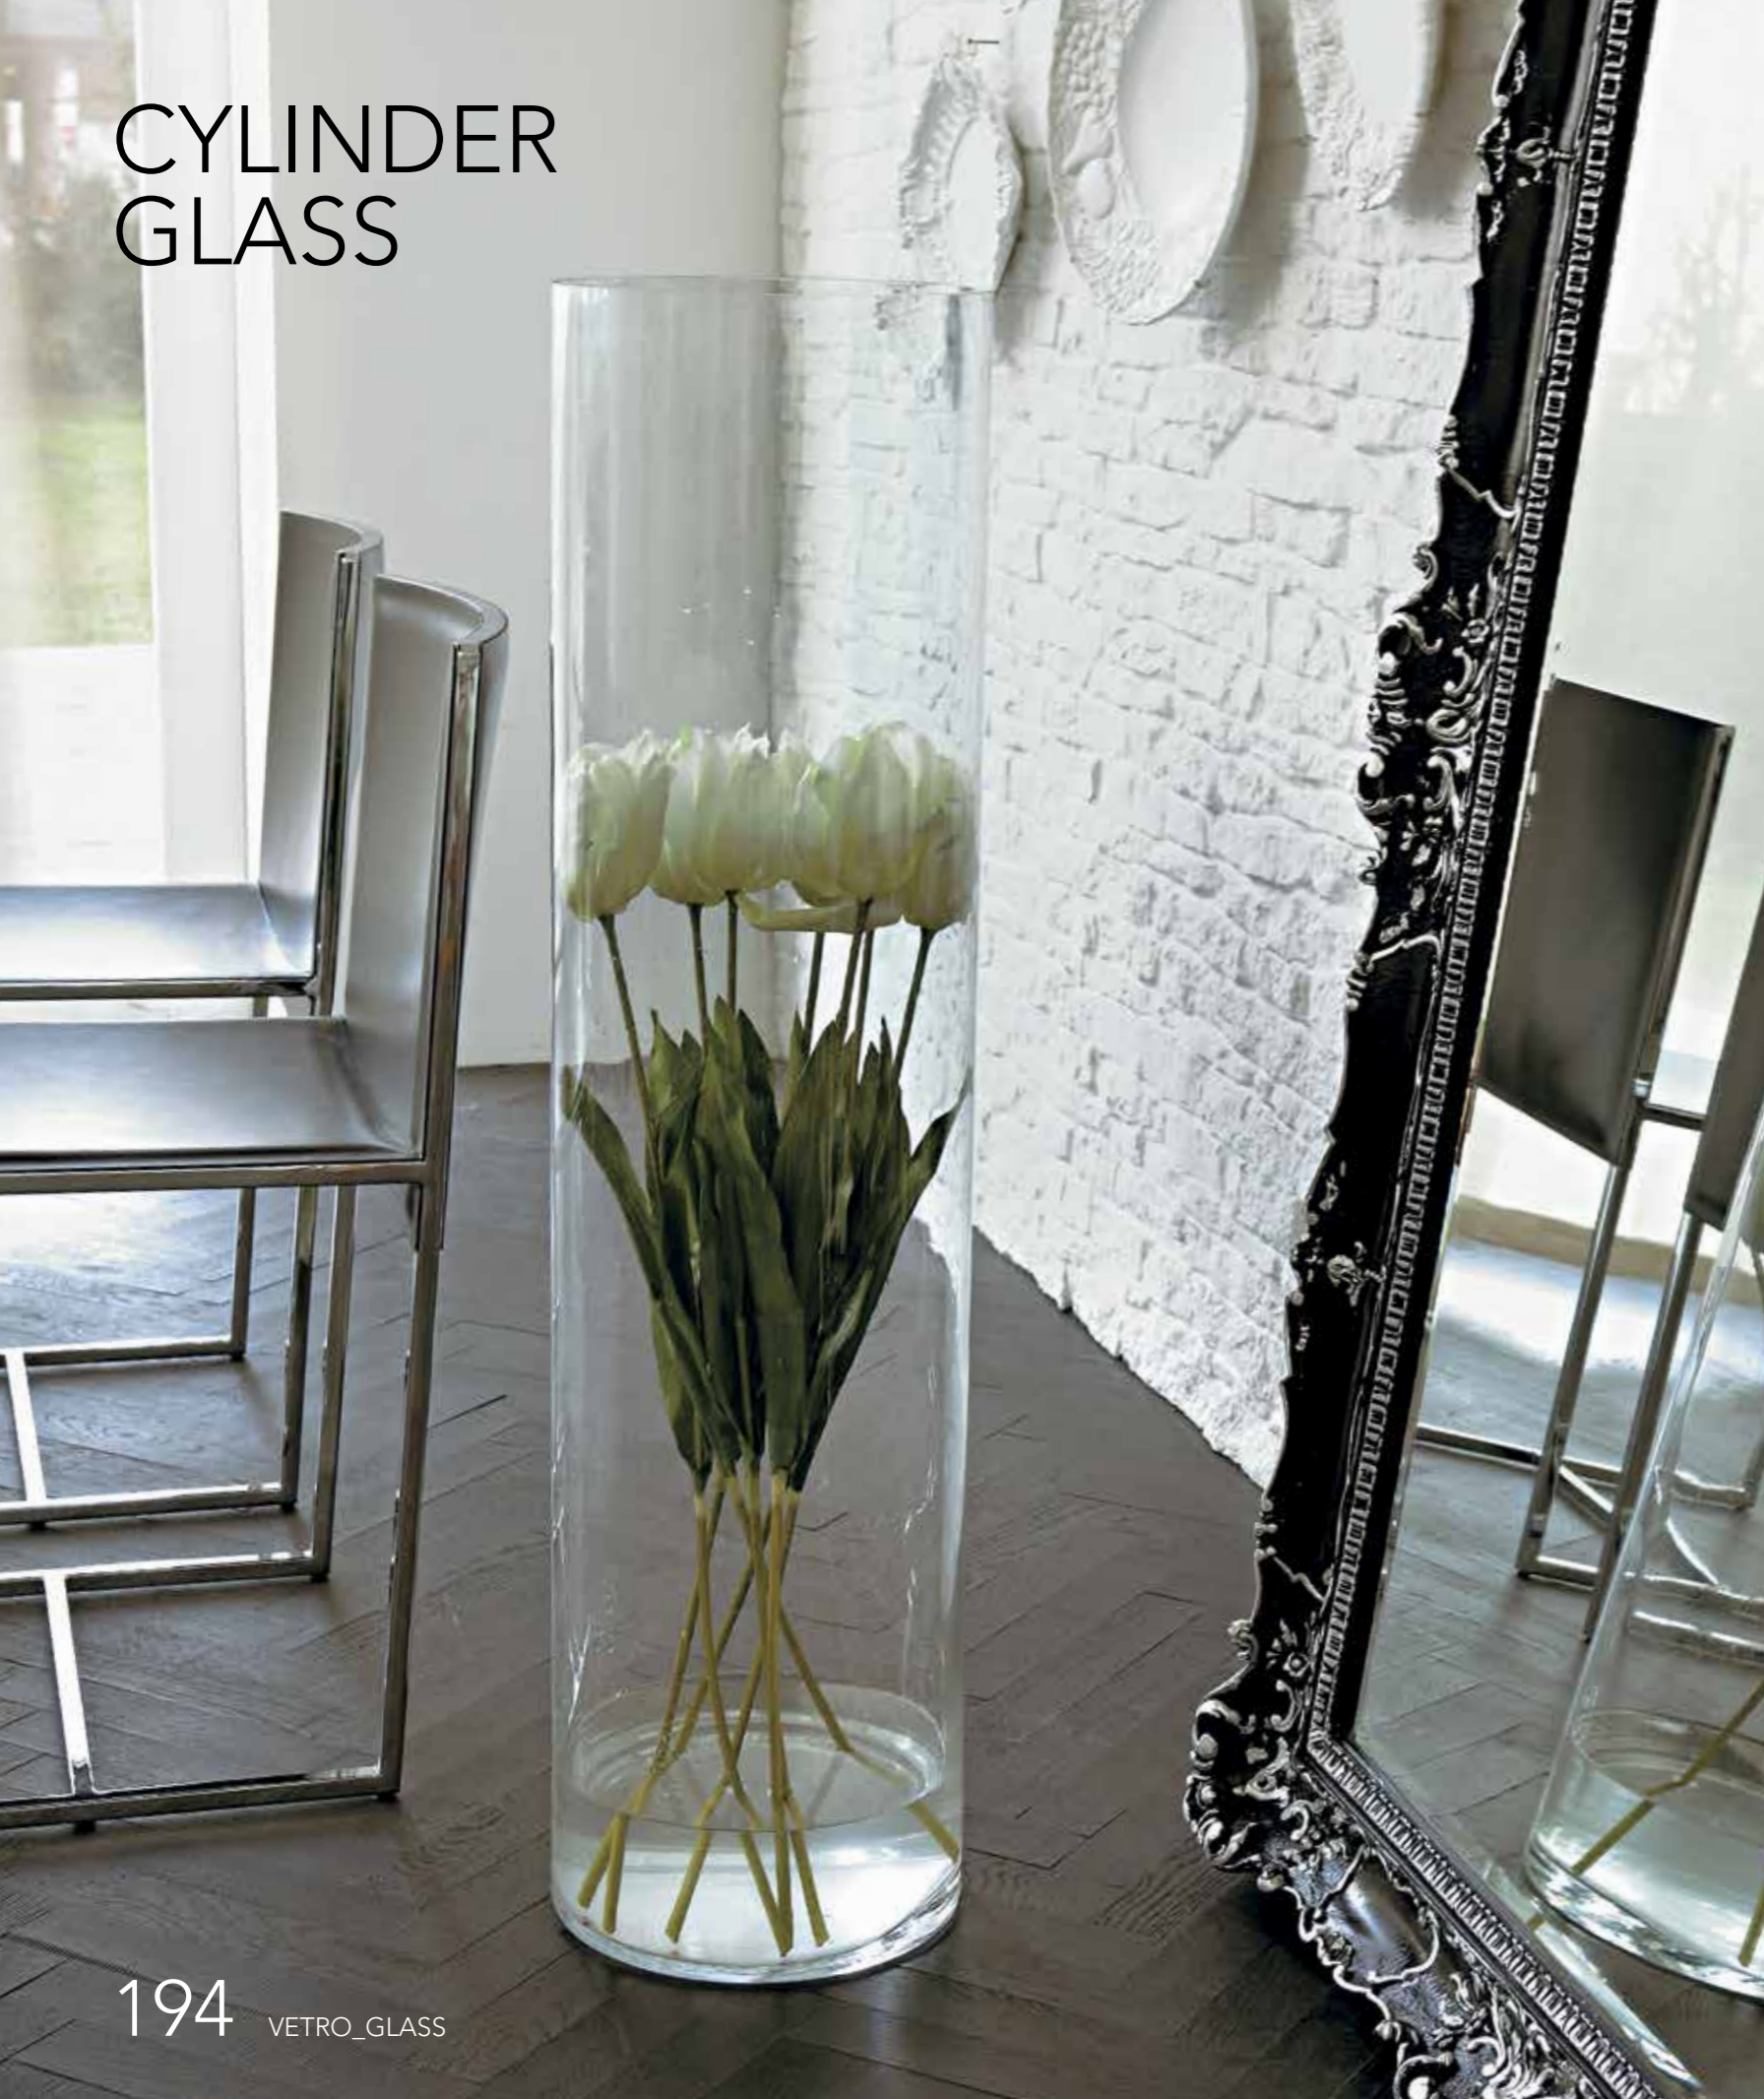

CYLINDER GLASS