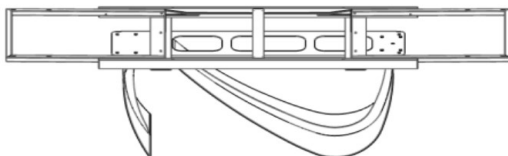

DIAMANTE EXTENDABLE SYSTEM

News 2025

- full frame system
- manual double extraction
- sliding liftable frame
- easy assembly system
- easy adjustment system