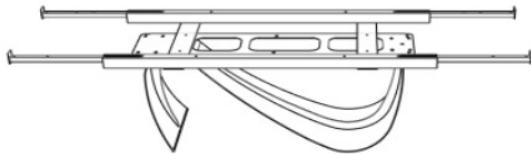

IBIZA	
Finishing	Price
Metal	€ 1 320

EXTENDABLE TABLES

TOP CERAMIC + GLASS

Rectangular ceramic top with continuing grains

COVER MAX EXTENDABLE SYSTEM

- two tracks system
- manual double extraction
- sliding liftable tracks

EXTENDABLE TABLE WITH SOLID ASH BASE - CERAMIC TOP

ASH BASE + COVER MAX SYSTEM	
CERAMIC A	
cm	price
158/198/238x100x75h	3 494 €
200/250/300x108,5x75h	3 931 €
CERAMIC B +5%	
CERAMIC C +10%	

OPTIONAL	
	price
DIAMANTE EXTENDABLE SYSTEM 200/250/300x108,5x75h	271 €